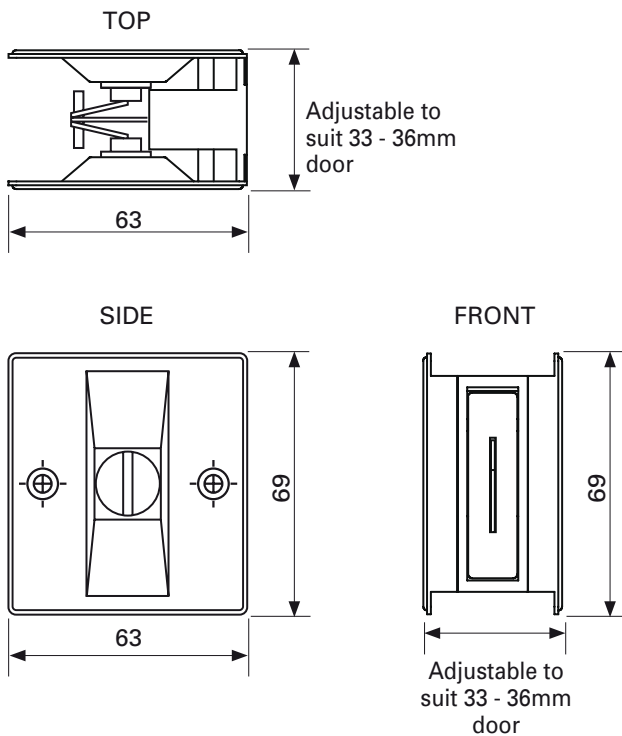

CL300 Flush Handle

The CaviLock **CL300** is a light-weight passage or privacy side handle suitable for domestic applications.

This flush handle allows the door to slide completely back inside the cavity pocket and be retrieved again using the end pull.

Dimensions

CL300 Satin Chrome Privacy

CL300 Satin Chrome Privacy

CL300 Satin Chrome Passage

Finish Options

- ▮ Satin Chrome Passage CL332A1004
- ▮ Satin Chrome Privacy CL333A1004

Drawings & pictures are not to scale. All dimensions in millimetres. © Cavity Sliders Limited.