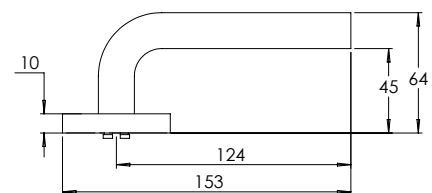

madinoz MDZ L45-PVZ