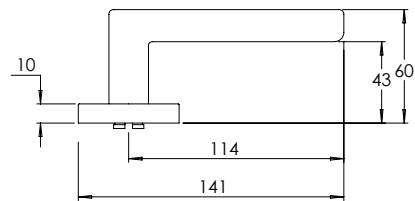

**madinoz MDZ 888-14**

FINISH AVAILABLE IN SC PC BK

**madinoz MDZ 888-14-PV**

Vision Range is also available in square rose

Material Solid Zinc Die-cast

**madinoz MDZ 888-16**

FINISH AVAILABLE IN SC PC BK

**madinoz MDZ 888-16-PV**