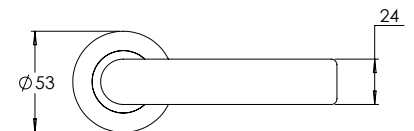

madinoz MDZ 888-14

FINISH AVAILABLE IN SC PC BK