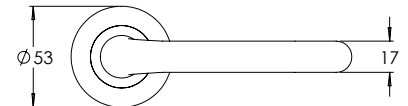

**madinoz MDZ 888-17**

FINISH AVAILABLE IN SC PC BK

**madinoz MDZ 888-17-PV**

Vision Range is also available in square rose

Material Solid Zinc Die-cast

**madinoz MDZ 888-18**

FINISH AVAILABLE IN SC PC BK

**madinoz MDZ 888-18-PV**