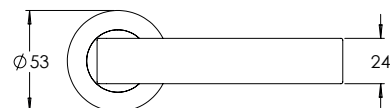

madinoz MDZ 888-10

FINISH AVAILABLE IN SC PC BK