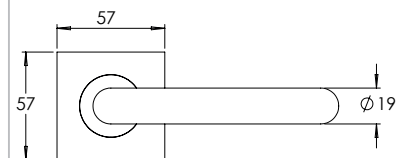

**madinoz MDZ L81T**

FINISH AVAILABLE IN **SSS** **PSS**

**madinoz MDZ L81T-PV**

**madinoz MDZ L81TZ**

FINISH AVAILABLE IN **SSS** **PSS**

**madinoz MDZ L81T-PVZ**

Material Tubular 316 Stainless Steel

**madinoz MDZ L85T**