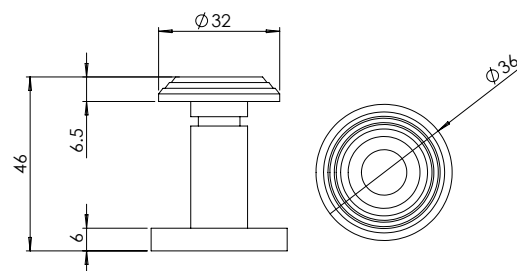

**MDZ TT**

**MDZ TT01**

**MDZ TT02**

**MDZ TT05**

**MDZ TT06**

**MDZ DV01**

NOTE:  
Viewing angle 120°. To suit 34 to 50mm door thickness

Material Marine Grade 316 Stainless Steel