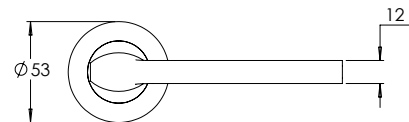

Website: [www.madinoz.com.au](http://www.madinoz.com.au)

Vision Range is also available in square rose

Material Solid Zinc Die-cast

**madinoz MDZ 888-1**

FINISH AVAILABLE IN SC PC BK

**madinoz MDZ 888-1-PV**