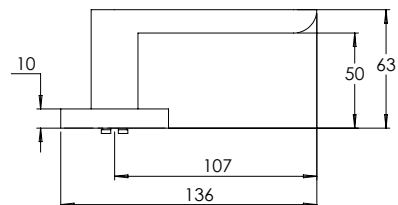

madinoz MDZ L110-PVZ