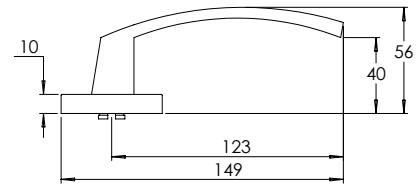

Material Marine Grade 316 Stainless Steel

madinoz MDZ L116

FINISH AVAILABLE IN **SSS** **PSS**