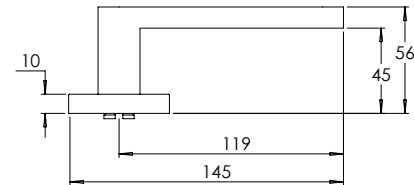

**madinoz MDZ 888-8**

FINISH AVAILABLE IN SC PC BK

**madinoz MDZ 888-8-PV**

Vision Range is also available in square rose

Material Solid Zinc Die-cast

**madinoz MDZ 888-9**

FINISH AVAILABLE IN SC PC BK

**madinoz MDZ 888-9-PV**