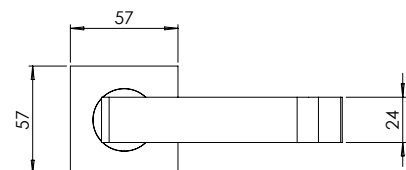

FINISH AVAILABLE IN **SSS** **PSS**

**madinoz MDZ L39-PV**

**madinoz MDZ L39Z**

FINISH AVAILABLE IN **SSS** **PSS**

**madinoz MDZ L39-PVZ**

Material Marine Grade 316 Stainless Steel

**madinoz MDZ L40**

FINISH AVAILABLE IN **SSS** **PSS**