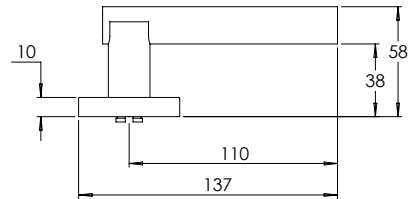

madinoz MDZ L36-PV