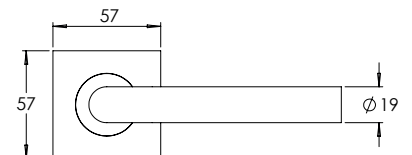

madinoz MDZ L45TZ

FINISH AVAILABLE IN **SSS** **PSS**