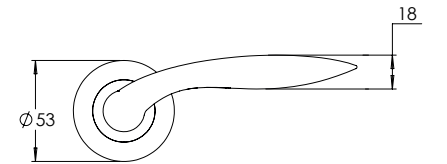

**madinoz MDZ 888-2**

FINISH AVAILABLE IN SC PC BK

**madinoz MDZ 888-2-PV**

Vision Range is also available in square rose

Material Solid Zinc Die-cast

**madinoz MDZ 888-6**

FINISH AVAILABLE IN SC PC BK

**madinoz MDZ 888-6-PV**