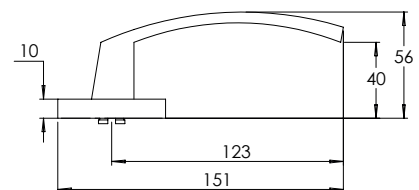

madinoz MDZ L116Z

FINISH AVAILABLE IN **SSS** **PSS**