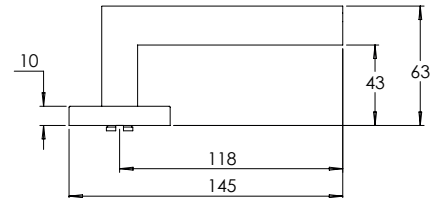

madinoz MDZ L85-PV