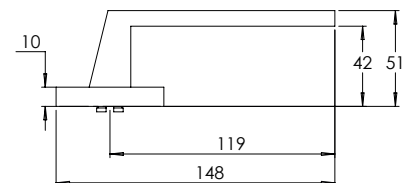

madinoz MDZ L117-PVZ