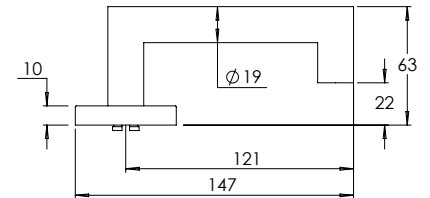

madinoz MDZ L81T-PV