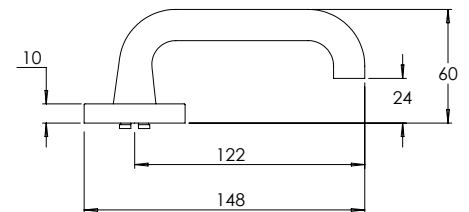

**madinoz MDZ 888-17**

FINISH AVAILABLE IN SC PC BK

**madinoz MDZ 888-17-PV**

Vision Range is also available in square rose

Material Solid Zinc Die-cast

**madinoz MDZ 888-18**

FINISH AVAILABLE IN SC PC BK

**madinoz MDZ 888-18-PV**