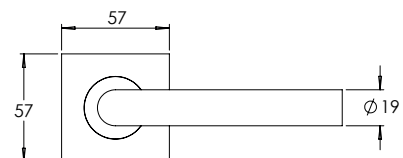

Material Marine Grade 316 Stainless Steel

**madinoz MDZ L80**

FINISH AVAILABLE IN **SSS** **PSS**

**madinoz MDZ L80-PV**

**madinoz MDZ L80Z**

FINISH AVAILABLE IN **SSS** **PSS**

**madinoz MDZ L80-PVZ**

Material Marine Grade 316 Stainless Steel