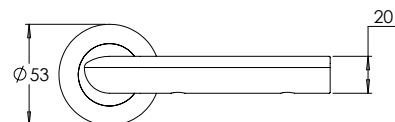

madinoz MDZ 888-2

FINISH AVAILABLE IN SC PC BK