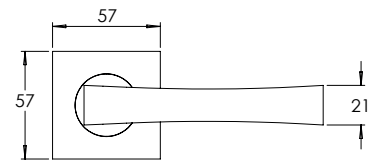

madinoz MDZ L118Z

FINISH AVAILABLE IN **SSS** **PSS**