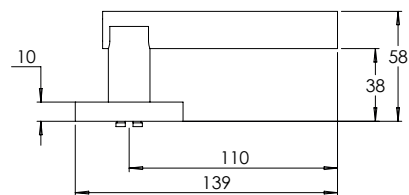

Material Marine Grade 316 Stainless Steel

**madinoz MDZ L36**

FINISH AVAILABLE IN **SSS** **PSS**

**madinoz MDZ L36-PV**

**madinoz MDZ L36Z**

FINISH AVAILABLE IN **SSS** **PSS**

**madinoz MDZ L36-PVZ**

Material Marine Grade 316 Stainless Steel