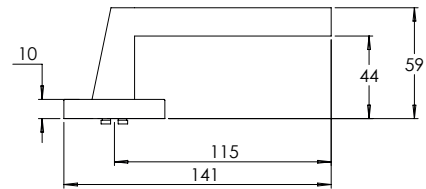

madinoz MDZ L118-PV