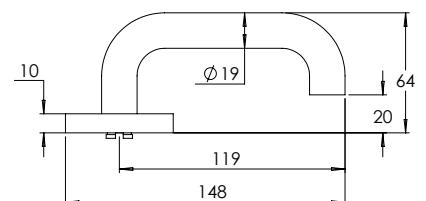

**madinoz MDZ L70-PVZ**

Material Marine Grade 316 Stainless Steel

**madinoz MDZ L75**

FINISH AVAILABLE IN **SSS** **PSS**

**madinoz MDZ L75-PV**

**madinoz MDZ L75Z**

FINISH AVAILABLE IN **SSS** **PSS**

**madinoz MDZ L75-PVZ**