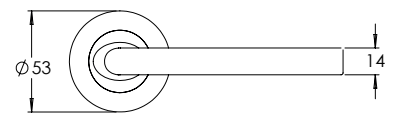

madinoz MDZ 888-8

FINISH AVAILABLE IN SC PC BK