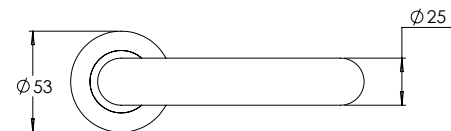

madinoz MDZ 888-17

FINISH AVAILABLE IN SC PC BK