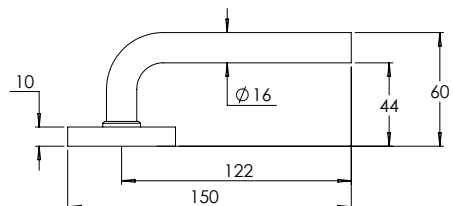

FINISH AVAILABLE IN **SSS** **PSS**

**madinoz MDZ L40T-PV**

**madinoz MDZ L40TZ**

FINISH AVAILABLE IN **SSS** **PSS**

**madinoz MDZ L40T-PVZ**

Material Tubular 316 Stainless Steel

**madinoz MDZ L45T**

FINISH AVAILABLE IN **SSS** **PSS**