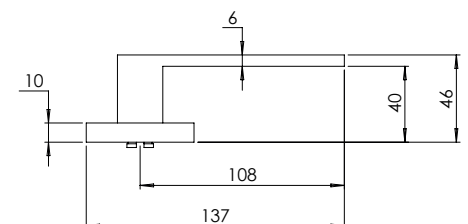

madinoz MDZ L120-PVZ