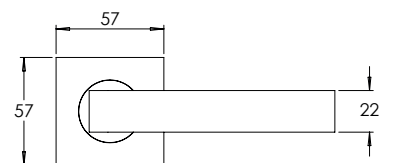

madinoz MDZ L117Z

FINISH AVAILABLE IN **SSS** **PSS**