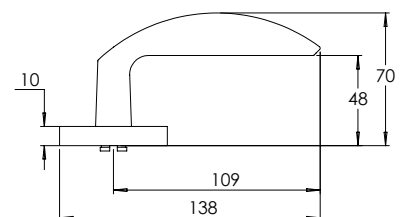

madinoz MDZ L25-PVZ