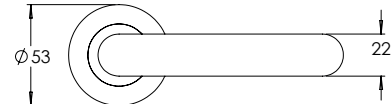

**madinoz MDZ 888-8**

FINISH AVAILABLE IN SC PC BK

**madinoz MDZ 888-8-PV**

Vision Range is also available in square rose

Material Solid Zinc Die-cast

**madinoz MDZ 888-9**

FINISH AVAILABLE IN SC PC BK

**madinoz MDZ 888-9-PV**