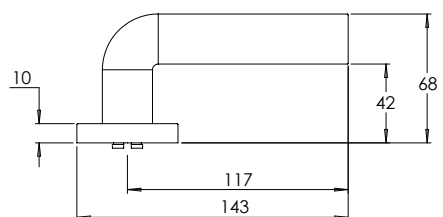

madinoz MDZ 888-2-PV