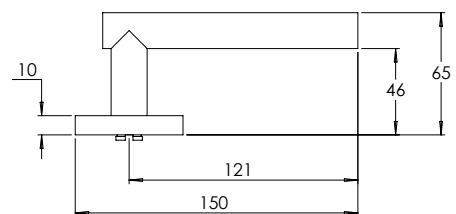

madinoz MDZ L55T-PVZ