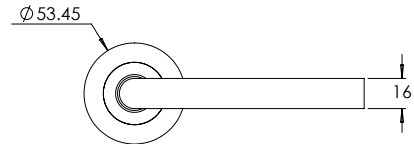

Material Tubular 316 Stainless Steel

madinoz MDZ L40T

FINISH AVAILABLE IN **SSS** **PSS**