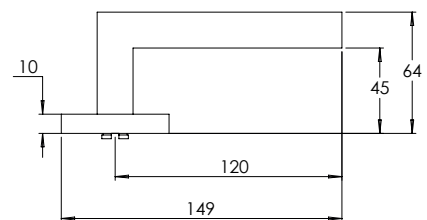

Material Tubular 316 Stainless Steel

**madinoz MDZ L80T**

FINISH AVAILABLE IN **SSS** **PSS**

**madinoz MDZ L80T-PV**

**madinoz MDZ L80TZ**

FINISH AVAILABLE IN **SSS** **PSS**

**madinoz MDZ L80T-PVZ**

Material Tubular 316 Stainless Steel