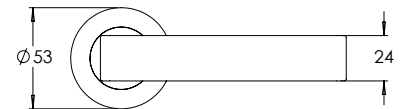

**madinoz MDZ 888-10**

FINISH AVAILABLE IN SC PC BK

**madinoz MDZ 888-10-PV**

Vision Range is also available in square rose

Material Solid Zinc Die-cast

**madinoz MDZ 888-12**

FINISH AVAILABLE IN SC PC BK

**madinoz MDZ 888-12-PV**