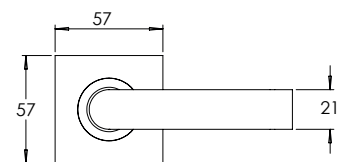

madinoz MDZ L20Z

FINISH AVAILABLE IN **SSS** **PSS**