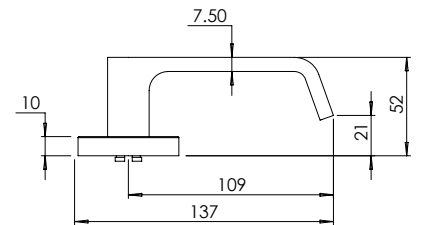

madinoz MDZ L37-PV