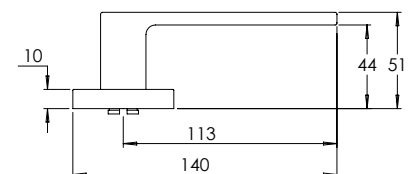

madinoz MDZ 888-14-PV