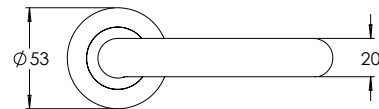

**madinoz MDZ 888-14**

FINISH AVAILABLE IN SC PC BK

**madinoz MDZ 888-14-PV**

Vision Range is also available in square rose

Material Solid Zinc Die-cast

**madinoz MDZ 888-16**

FINISH AVAILABLE IN SC PC BK

**madinoz MDZ 888-16-PV**