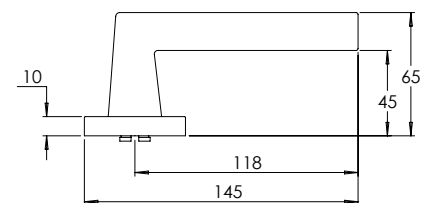

madinoz MDZ 888-8-PV