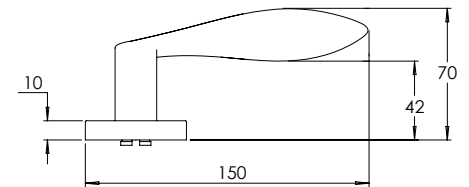

**madinoz MDZ 888-2**

FINISH AVAILABLE IN SC PC BK

**madinoz MDZ 888-2-PV**

Vision Range is also available in square rose

Material Solid Zinc Die-cast

**madinoz MDZ 888-6**

FINISH AVAILABLE IN SC PC BK

**madinoz MDZ 888-6-PV**