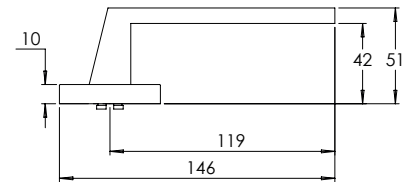

madinoz MDZ L117-PV