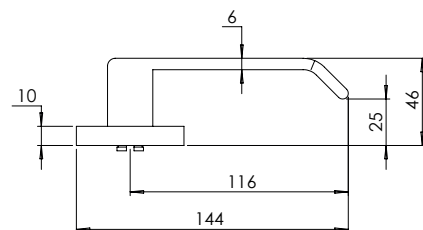

FINISH AVAILABLE IN **SSS** **PSS**

**madinoz MDZ L39-PV**

**madinoz MDZ L39Z**

FINISH AVAILABLE IN **SSS** **PSS**

**madinoz MDZ L39-PVZ**

Material Marine Grade 316 Stainless Steel

**madinoz MDZ L40**

FINISH AVAILABLE IN **SSS** **PSS**