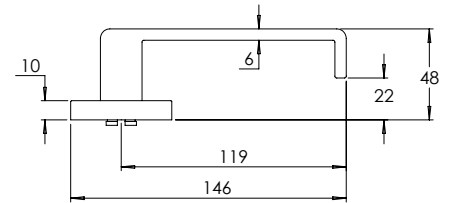

**madinoz MDZ 888-10**

FINISH AVAILABLE IN SC PC BK

**madinoz MDZ 888-10-PV**

Vision Range is also available in square rose

Material Solid Zinc Die-cast

**madinoz MDZ 888-12**

FINISH AVAILABLE IN SC PC BK

**madinoz MDZ 888-12-PV**