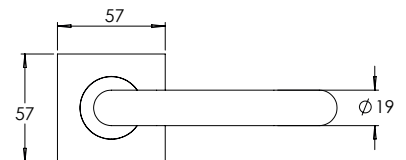

**madinoz MDZ L70T-PVZ**

Material Tubular 316 Stainless Steel

**madinoz MDZ L75T**

FINISH AVAILABLE IN **SSS** **PSS**

**madinoz MDZ L75T-PV**

**madinoz MDZ L75TZ**

FINISH AVAILABLE IN **SSS** **PSS**

**madinoz MDZ L75T-PVZ**