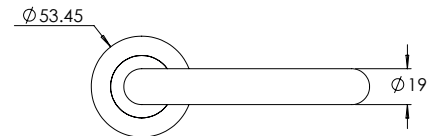

Material Tubular 316 Stainless Steel

madinoz MDZ L81T

FINISH AVAILABLE IN **SSS** **PSS**