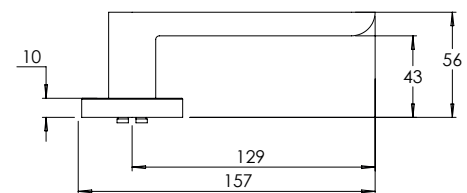

madinoz MDZ 888-17-PV