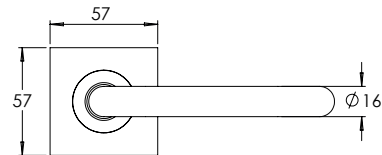

FINISH AVAILABLE IN **SSS** **PSS**

**madinoz MDZ L60T-PVZ**

Material Tubular 316 Stainless Steel

**madinoz MDZ L70T**

FINISH AVAILABLE IN **SSS** **PSS**

**madinoz MDZ L70T-PV**

**madinoz MDZ L70TZ**

FINISH AVAILABLE IN **SSS** **PSS**