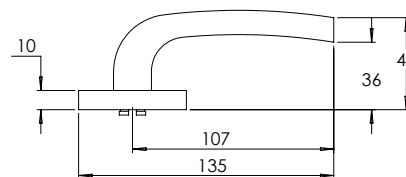

madinoz MDZ L32-PVZ