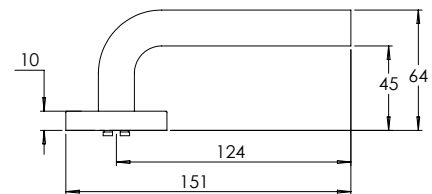

**madinoz MDZ L40-PV**

**madinoz MDZ L40Z**

FINISH AVAILABLE IN **SSS** **PSS**

**madinoz MDZ L40-PVZ**

Material Marine Grade 316 Stainless Steel

**madinoz MDZ L45**

FINISH AVAILABLE IN **SSS** **PSS**

**madinoz MDZ L45-PV**