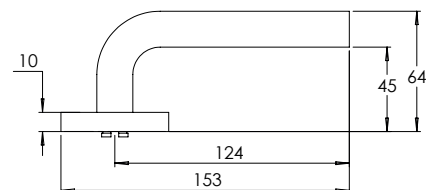

**madinoz MDZ L45T-PV**

**madinoz MDZ L45TZ**

FINISH AVAILABLE IN **SSS** **PSS**

**madinoz MDZ L45T-PVZ**

Material Tubular 316 Stainless Steel

**madinoz MDZ L55T**

FINISH AVAILABLE IN **SSS** **PSS**

**madinoz MDZ L55T-PV**