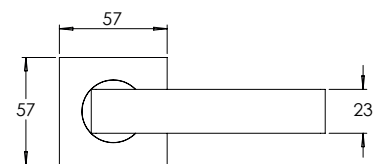

madinoz MDZ L101Z

FINISH AVAILABLE IN **SSS** **PSS**