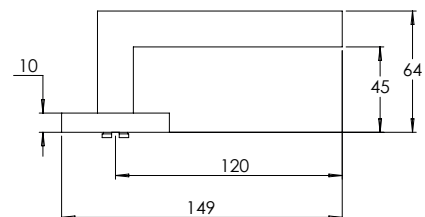

Material Marine Grade 316 Stainless Steel

**madinoz MDZ L80**

FINISH AVAILABLE IN **SSS** **PSS**

**madinoz MDZ L80-PV**

**madinoz MDZ L80Z**

FINISH AVAILABLE IN **SSS** **PSS**

**madinoz MDZ L80-PVZ**

Material Marine Grade 316 Stainless Steel