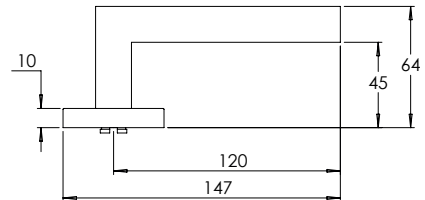

madinoz MDZ L80-PV