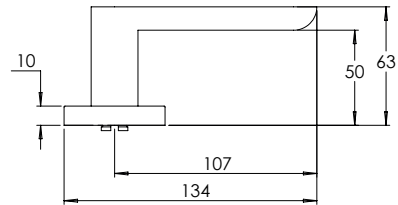

FINISH AVAILABLE IN **SSS** **PSS**

**madinoz MDZ L105-PVZ**

Material Marine Grade 316 Stainless Steel

**madinoz MDZ L110**

FINISH AVAILABLE IN **SSS** **PSS**

**madinoz MDZ L110-PV**

**madinoz MDZ L110Z**

FINISH AVAILABLE IN **SSS** **PSS**