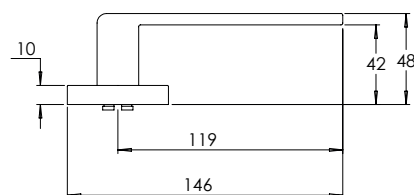

madinoz MDZ 888-10-PV