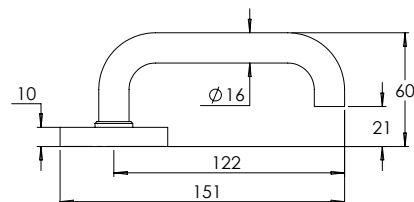

madinoz MDZ L70T-PVZ