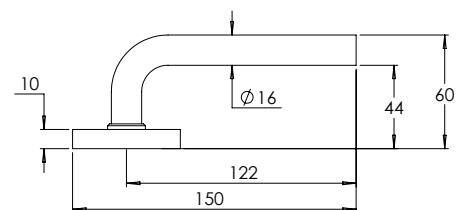

**madinoz MDZ L40-PV**

**madinoz MDZ L40Z**

FINISH AVAILABLE IN **SSS** **PSS**

**madinoz MDZ L40-PVZ**

Material Marine Grade 316 Stainless Steel

**madinoz MDZ L45**

FINISH AVAILABLE IN **SSS** **PSS**

**madinoz MDZ L45-PV**