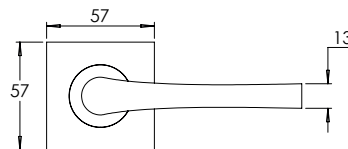

FINISH AVAILABLE IN **SSS** **PSS**

**madinoz MDZ L25-PVZ**

Material Marine Grade 316 Stainless Steel

**madinoz MDZ L32**

FINISH AVAILABLE IN **SSS** **PSS**

**madinoz MDZ L32-PV**

**madinoz MDZ L32Z**

FINISH AVAILABLE IN **SSS** **PSS**