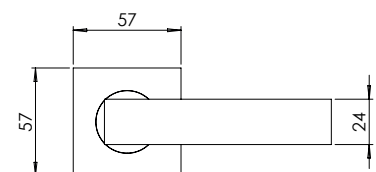

madinoz MDZ L120Z

FINISH AVAILABLE IN **SSS** **PSS**