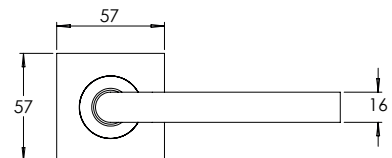

FINISH AVAILABLE IN **SSS** **PSS**

**madinoz MDZ L40T-PV**

**madinoz MDZ L40TZ**

FINISH AVAILABLE IN **SSS** **PSS**

**madinoz MDZ L40T-PVZ**

Material Tubular 316 Stainless Steel

**madinoz MDZ L45T**

FINISH AVAILABLE IN **SSS** **PSS**