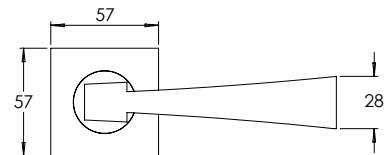

madinoz MDZ L116Z

FINISH AVAILABLE IN **SSS** **PSS**