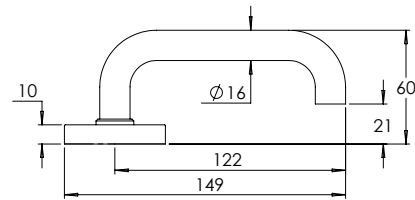

FINISH AVAILABLE IN **SSS** **PSS**

**madinoz MDZ L60T-PVZ**

Material Tubular 316 Stainless Steel

**madinoz MDZ L70T**

FINISH AVAILABLE IN **SSS** **PSS**

**madinoz MDZ L70T-PV**

**madinoz MDZ L70TZ**

FINISH AVAILABLE IN **SSS** **PSS**