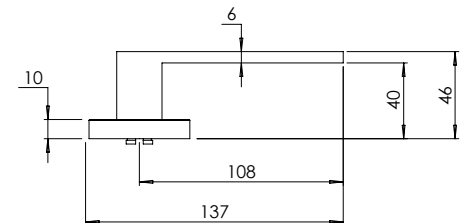

madinoz MDZ L120-PV