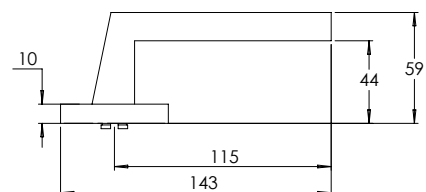

madinoz MDZ L118-PVZ