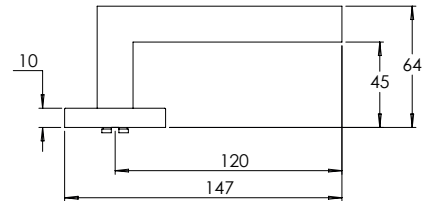

madinoz MDZ L80T-PV