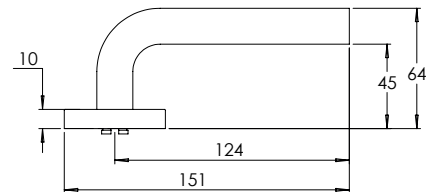

madinoz MDZ L45T-PV