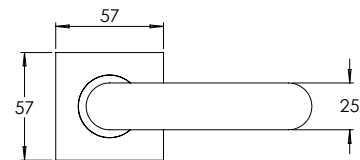

FINISH AVAILABLE IN **SSS** **PSS**

**madinoz MDZ L105-PVZ**

Material Marine Grade 316 Stainless Steel

**madinoz MDZ L110**

FINISH AVAILABLE IN **SSS** **PSS**

**madinoz MDZ L110-PV**

**madinoz MDZ L110Z**

FINISH AVAILABLE IN **SSS** **PSS**