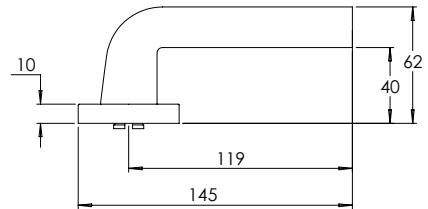

Website: [www.madinoz.com.au](http://www.madinoz.com.au)

Vision Range is also available in square rose

Material Solid Zinc Die-cast

**madinoz MDZ 888-1**

FINISH AVAILABLE IN SC PC BK

**madinoz MDZ 888-1-PV**