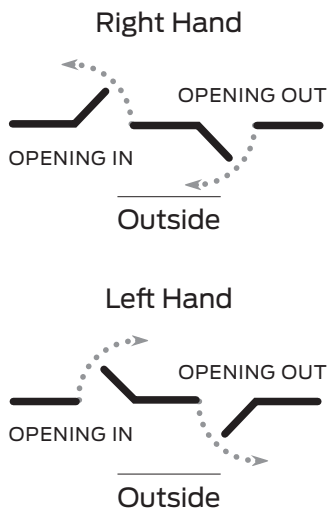

Features

- Constructed of commercial grade quality components, with forged brass levers and plates
- Heavy duty spring provides a smooth, positive return action of the lever and eliminates droop extending the life of the furniture
- A 10 year warranty provides specifiers and end users with assured quality and performance
- Suitable for use on fire door assemblies when used with fire rated locks and latches

Specification guide

Lever	Function	Handing	Finish
Alpha A	refer following pages	Right hand RH	Satin chrome plate SCP
Bergen B		Left hand LH	

- Lever**
Select the desired lever e.g. Alpha LA
- Function**
Select the desired function e.g. 803 External plate LA803
- Handing**
Select the desired handing e.g. Left hand LA803LH
- Finish**
Select the desired finish e.g. Satin chrome plate LA803LHSCP

Handing guide

Specifications

Door type	Timber or metal
Door thickness	32mm to 50mm
Spindle size	7.6mm
Compatible locks/ latches	Legge 990MF Series mortice locks
Fixing	Semi concealed, back to back, external plates concealed fixing, screws supplied with exterior plates only, screw length 75mm
Materials	Forged brass
Finish	Satin chrome plate

Fixing dimensions

External plates and pulls for left hand doors

Internal plates and pulls for left hand doors

Legend

Turn snib		LED	
Cylinder hole		Large turn	
Emergency button		Indicating	
Accessible turn		Anti-ligature knob	