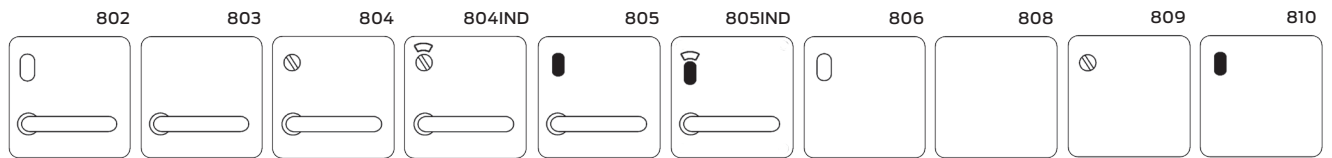

Specification guide

Lever	Function	Handing	Finish
Alpha A	refer following pages	Right hand RH	Satin chrome plate SCP
Bergen B		Left hand LH	

- Lever**
Select the desired lever e.g. Alpha LA
- Function**
Select the desired function e.g. 803 External plate LA803
- Handing**
Select the desired handing e.g. Left hand LA803LH
- Finish**
Select the desired finish e.g. Satin chrome plate LA803LHSCP

Handing guide

Specifications

Door type	Timber or metal
Door thickness	32mm to 50mm
Spindle size	7.6mm
Compatible locks/ latches	Legge 990MF Series mortice locks
Fixing	Semi concealed, back to back, external plates concealed fixing, screws supplied with exterior plates only, screw length 75mm
Materials	Forged brass
Finish	Satin chrome plate

Fixing dimensions

External plates and pulls for left hand doors

Internal plates and pulls for left hand doors

Legend

Turn snib		LED	
Cylinder hole		Large turn	
Emergency button		Indicating	
Accessible turn		Anti-ligature knob	