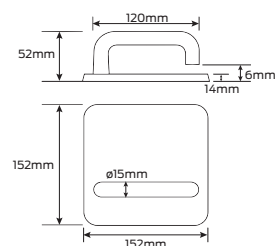

Legge 800 Series designs

Alpha