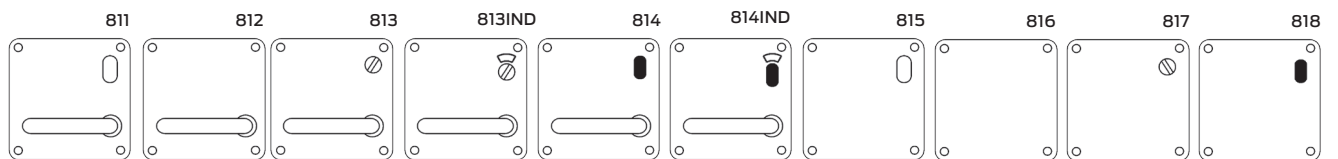

Specification guide

Lever	Function	Handing	Finish
Alpha A	refer following pages	Right hand RH	Satin chrome plate SCP
Bergen B		Left hand LH	

- Lever**
Select the desired lever e.g. Alpha LA
- Function**
Select the desired function e.g. 803 External plate LA803
- Handing**
Select the desired handing e.g. Left hand LA803LH
- Finish**
Select the desired finish e.g. Satin chrome plate LA803LHSCP

Handing guide

Specifications

Door type	Timber or metal
Door thickness	32mm to 50mm
Spindle size	7.6mm
Compatible locks/ latches	Legge 990MF Series mortice locks
Fixing	Semi concealed, back to back, external plates concealed fixing, screws supplied with exterior plates only, screw length 75mm
Materials	Forged brass
Finish	Satin chrome plate

Fixing dimensions

External plates and pulls for left hand doors

Internal plates and pulls for left hand doors

Legend

Turn snib		LED	
Cylinder hole		Large turn	
Emergency button		Indicating	
Accessible turn		Anti-ligature knob	