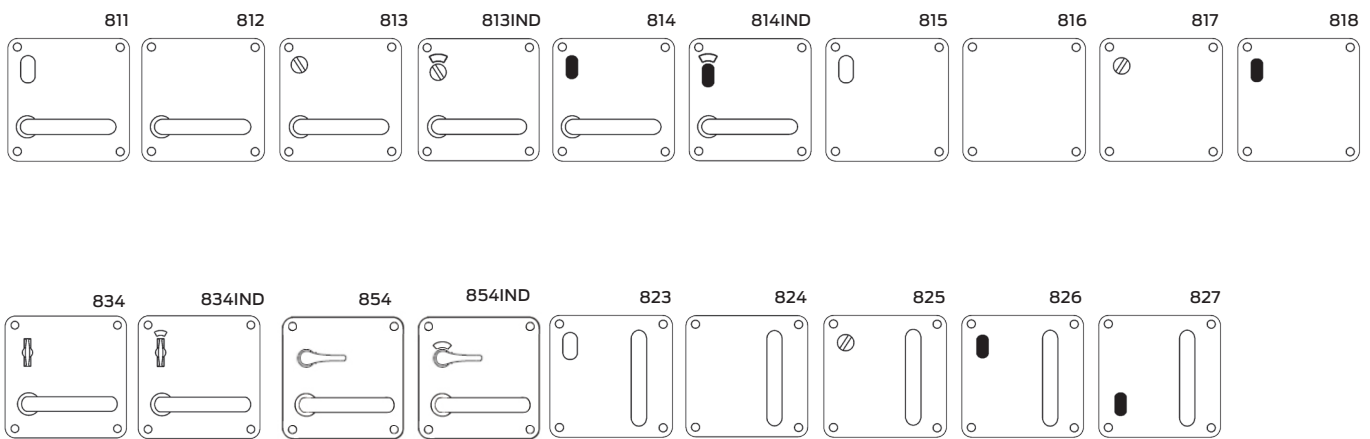

Handing guide

Specifications

Door type	Timber or metal
Door thickness	32mm to 50mm
Spindle size	7.6mm
Compatible locks/ latches	Legge 990MF Series mortice locks
Fixing	Semi concealed, back to back, external plates concealed fixing, screws supplied with exterior plates only, screw length 75mm
Materials	Forged brass
Finish	Satin chrome plate

Fixing dimensions

External plates and pulls for left hand doors

Internal plates and pulls for left hand doors

Legend

Turn snib		LED	
Cylinder hole		Large turn	
Emergency button		Indicating	
Accessible turn		Anti-ligature knob	

Note LED is available on request. Pulls are shown with vertical handles as standard however horizontal pulls are available on request

External plates and pulls for right hand doors

Internal plates and pulls for right hand doors