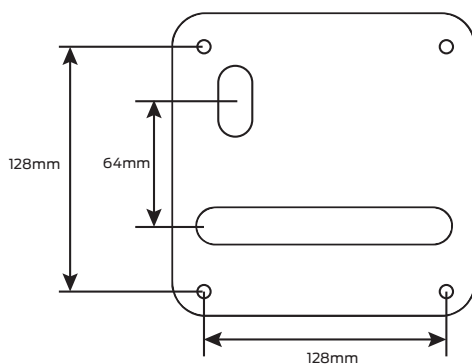

Specification guide

Lever	Function	Handing	Finish
Alpha A	refer following pages	Right hand RH	Satin chrome plate SCP
Bergen B		Left hand LH	

- Lever**
Select the desired lever e.g. Alpha LA
- Function**
Select the desired function e.g. 803 External plate LA803
- Handing**
Select the desired handing e.g. Left hand LA803LH
- Finish**
Select the desired finish e.g. Satin chrome plate LA803LHSCP

Handing guide

Specifications

Door type	Timber or metal
Door thickness	32mm to 50mm
Spindle size	7.6mm
Compatible locks/ latches	Legge 990MF Series mortice locks
Fixing	Semi concealed, back to back, external plates concealed fixing, screws supplied with exterior plates only, screw length 75mm
Materials	Forged brass
Finish	Satin chrome plate

Fixing dimensions

External plates and pulls for left hand doors

Internal plates and pulls for left hand doors

Legend

Turn snib		LED	
Cylinder hole		Large turn	
Emergency button		Indicating	
Accessible turn		Anti-ligature knob	