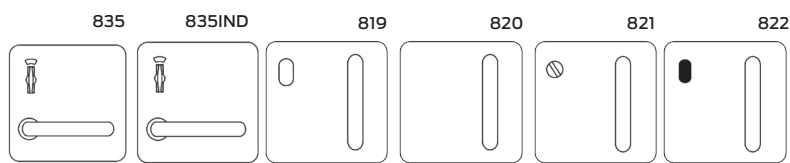

Specification guide

Lever	Function	Handing	Finish
Alpha A	refer following pages	Right hand RH	Satin chrome plate SCP
Bergen B		Left hand LH	

- Lever**
Select the desired lever e.g. Alpha LA
- Function**
Select the desired function e.g. 803 External plate LA803
- Handing**
Select the desired handing e.g. Left hand LA803LH
- Finish**
Select the desired finish e.g. Satin chrome plate LA803LHSCP

Handing guide

Specifications

Door type	Timber or metal
Door thickness	32mm to 50mm
Spindle size	7.6mm
Compatible locks/ latches	Legge 990MF Series mortice locks
Fixing	Semi concealed, back to back, external plates concealed fixing, screws supplied with exterior plates only, screw length 75mm
Materials	Forged brass
Finish	Satin chrome plate

Fixing dimensions

External plates and pulls for left hand doors

Internal plates and pulls for left hand doors

Legend

Turn snib		LED	
Cylinder hole		Large turn	
Emergency button		Indicating	
Accessible turn		Anti-ligature knob	