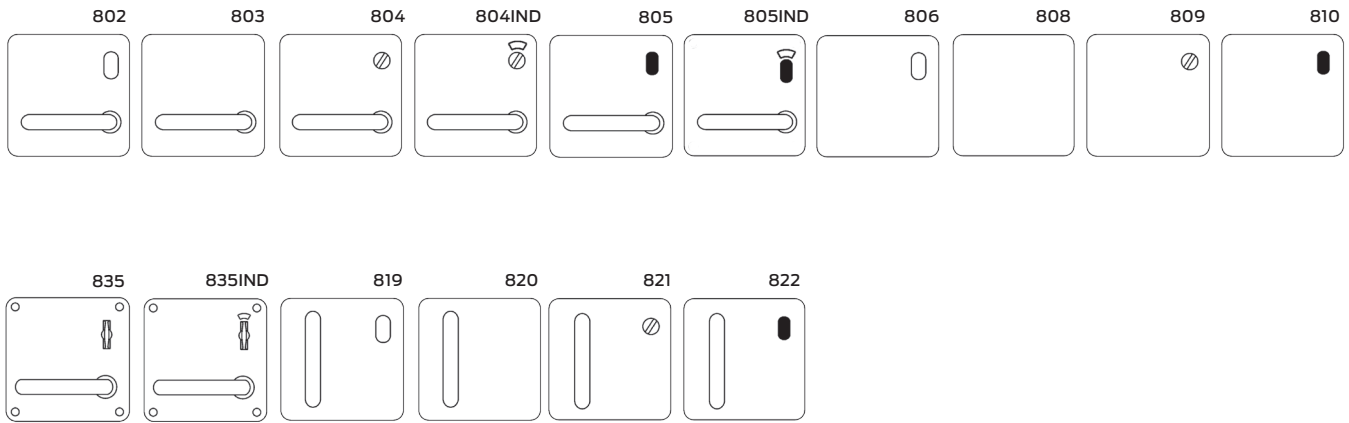

Handing guide

Specifications

Door type	Timber or metal
Door thickness	32mm to 50mm
Spindle size	7.6mm
Compatible locks/ latches	Legge 990MF Series mortice locks
Fixing	Semi concealed, back to back, external plates concealed fixing, screws supplied with exterior plates only, screw length 75mm
Materials	Forged brass
Finish	Satin chrome plate

Fixing dimensions

External plates and pulls for left hand doors

Internal plates and pulls for left hand doors

Legend

Turn snib		LED	
Cylinder hole		Large turn	
Emergency button		Indicating	
Accessible turn		Anti-ligature knob	

Note LED is available on request. Pulls are shown with vertical handles as standard however horizontal pulls are available on request

External plates and pulls for right hand doors

Internal plates and pulls for right hand doors