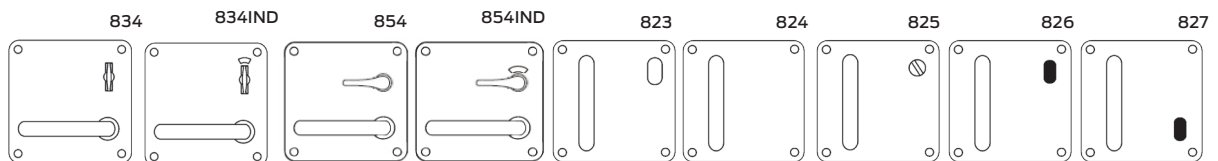

Specification guide

Lever	Function	Handing	Finish
Alpha A	refer following pages	Right hand RH	Satin chrome plate SCP
Bergen B		Left hand LH	

- Lever**
Select the desired lever e.g. Alpha LA
- Function**
Select the desired function e.g. 803 External plate LA803
- Handing**
Select the desired handing e.g. Left hand LA803LH
- Finish**
Select the desired finish e.g. Satin chrome plate LA803LHSCP

Handing guide

Specifications

Door type	Timber or metal
Door thickness	32mm to 50mm
Spindle size	7.6mm
Compatible locks/ latches	Legge 990MF Series mortice locks
Fixing	Semi concealed, back to back, external plates concealed fixing, screws supplied with exterior plates only, screw length 75mm
Materials	Forged brass
Finish	Satin chrome plate

Fixing dimensions

External plates and pulls for left hand doors

Internal plates and pulls for left hand doors

Legend

Turn snib		LED	
Cylinder hole		Large turn	
Emergency button		Indicating	
Accessible turn		Anti-ligature knob	