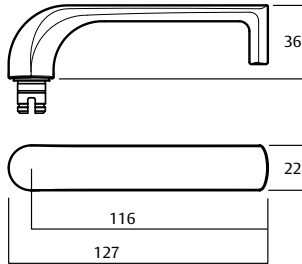

Lever 70

Length	121mm
Projection	53mm

Lever 74

Length	120mm
Projection	53mm

Brass Levers and Knobs

AS1428.1 Compliant Levers

Lever 76

Length	125mm
Projection	48.5mm

Lever 77

Length	121mm
Projection	51mm

Lever 90

Length	118.5mm
Projection	52mm

Brass Levers and Knobs

Non compliant lever/knob types

Lever 101

Length	130mm
Projection	48.5mm

Lever 178

Length	130mm
Projection	63.6mm

Lever 97

Length	120mm
Projection	50.5mm

Knob 20

Diameter	50mm
Projection	73mm

Not compatible with 1220 Symphony internal rose.

Brass Levers and Knobs

Lever 153	
Length	120mm
Projection	70.6mm

* Lever is asymmetrically designed and therefore must be handed