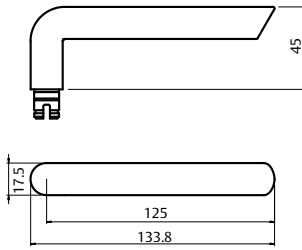

Lever 104

Length	133.8mm
Projection	57.5mm