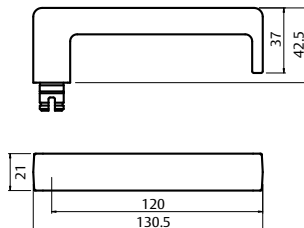

Lever 131

Length	134.5mm
Projection	53mm

Lever 132

Length	130mm
Projection	57.5mm

Lever 133

Length	130mm
Projection	53.5mm

Lever 142

Length	130.5mm
Projection	55mm

Brass Levers and Knobs

AS1428.1 Compliant Levers

Lever 144

Length	128.8mm
Projection	57.5mm

Lever 145

Length	130mm
Projection	58.5mm

Lever 155

Length	129.3mm
Projection	57.5mm

Lever 178

Length	130mm
Projection	63.6mm

Lever 97

Length	120mm
Projection	50.5mm

Knob 20

Diameter	50mm
Projection	73mm

Not compatible with 1220 Symphony internal rose.

Brass Levers and Knobs

Lever 153	
Length	120mm
Projection	70.6mm

* Lever is asymmetrically designed and therefore must be handed