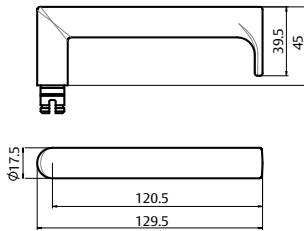

Brass Levers and Knobs

AS1428.1 Compliant Levers

Lever 144

Length	128.8mm
Projection	57.5mm

Lever 145

Length	130mm
Projection	58.5mm

Lever 155

Length	129.3mm
Projection	57.5mm

Lever 178

Length	130mm
Projection	63.6mm

Lever 97

Length	120mm
Projection	50.5mm

Knob 20

Diameter	50mm
Projection	73mm

Not compatible with 1220 Symphony internal rose.

Brass Levers and Knobs

Handed Levers

Lever 41	
Length	130mm
Projection	61.5mm

* Lever is an asymmetrical design and therefore must be handed.

Lever 122	
Length	130.5mm
Projection	59mm

* Lever is an asymmetrical design and therefore must be handed.

Lever 153	
Length	120mm
Projection	70.6mm

* Lever is asymmetrically designed and therefore must be handed