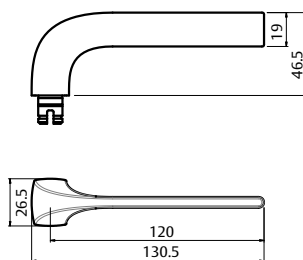

Lever 77

Length	121mm
Projection	51mm

Lever 90

Length	118.5mm
Projection	52mm

Brass Levers and Knobs

Non compliant lever/knob types

Lever 101

Length	130mm
Projection	48.5mm

Lever 104

Length	133.8mm
Projection	57.5mm

Lever 106

Length	130mm
Projection	48mm

Lever 123

Length	130.5mm
Projection	59mm

Brass Levers and Knobs

Non compliant lever/knob types

Lever 178

Length	130mm
Projection	63.6mm

Lever 97

Length	120mm
Projection	50.5mm

Knob 20

Diameter	50mm
Projection	73mm

Not compatible with 1220 Symphony internal rose.

Brass Levers and Knobs

Handed Levers

Lever 41	
Length	130mm
Projection	61.5mm

* Lever is an asymmetrical design and therefore must be handed.

Lever 122	
Length	130.5mm
Projection	59mm

* Lever is an asymmetrical design and therefore must be handed.