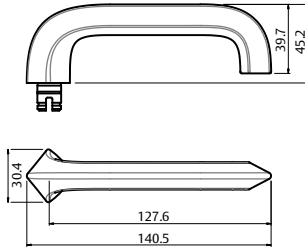

Brass Levers and Knobs

AS1428.1 Compliant Levers

Lever 115

Length 140.4mm

Projection 60mm

Lever 116

Length 140.5mm

Projection 47.6mm

Lever 118

Length 128mm

Projection 58mm

Lever 124

Length 130.5mm

Projection 59mm

Brass Levers and Knobs

AS1428.1 Compliant Levers

Lever 178

Length	130mm
Projection	63.6mm

Lever 97

Length	120mm
Projection	50.5mm

Knob 20

Diameter	50mm
Projection	73mm

Not compatible with 1220 Symphony internal rose.

Brass Levers and Knobs

Lever 153	
Length	120mm
Projection	70.6mm

* Lever is asymmetrically designed and therefore must be handed