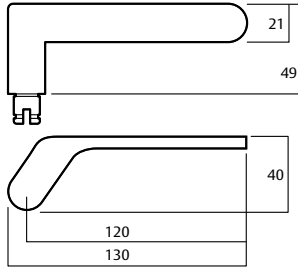

Lever 104

Length	133.8mm
Projection	57.5mm

Lever 106

Length	130mm
Projection	48mm

Lever 123

Length	130.5mm
Projection	59mm

Brass Levers and Knobs

Non compliant lever/knob types

Lever 178

Length	130mm
Projection	63.6mm

Lever 97

Length	120mm
Projection	50.5mm

Knob 20

Diameter	50mm
Projection	73mm

Not compatible with 1220 Symphony internal rose.

Brass Levers and Knobs

Handed Levers

Lever 41	
Length	130mm
Projection	61.5mm

* Lever is an asymmetrical design and therefore must be handed.

Lever 122	
Length	130.5mm
Projection	59mm

* Lever is an asymmetrical design and therefore must be handed.

Lever 153	
Length	120mm
Projection	70.6mm

* Lever is asymmetrically designed and therefore must be handed