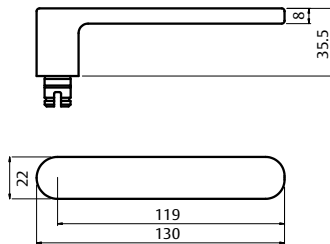

Lever 106

Length	130mm
Projection	48mm