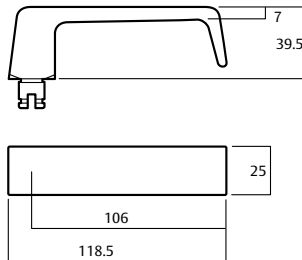

Lever 70

Length	121mm
Projection	53mm

Lever 74

Length	120mm
Projection	53mm

Brass Levers and Knobs

AS1428.1 Compliant Levers

Lever 76

Length	125mm
Projection	48.5mm

Lever 77

Length	121mm
Projection	51mm

Lever 90

Length	118.5mm
Projection	52mm

Brass Levers and Knobs

Non compliant lever/knob types

Lever 101

Length	130mm
Projection	48.5mm

Lever 178

Length	130mm
Projection	63.6mm

Lever 97

Length	120mm
Projection	50.5mm

Knob 20

Diameter	50mm
Projection	73mm

Not compatible with 1220 Symphony internal rose.

Brass Levers and Knobs

Lever 153	
Length	120mm
Projection	70.6mm

* Lever is asymmetrically designed and therefore must be handed