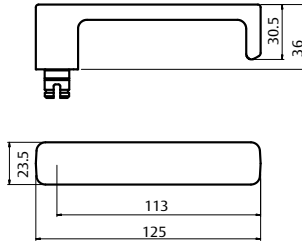

Lever 70

Length	121mm
Projection	53mm

Lever 74

Length	120mm
Projection	53mm

Brass Levers and Knobs

AS1428.1 Compliant Levers

Lever 76

Length	125mm
Projection	48.5mm

Lever 77

Length	121mm
Projection	51mm

Lever 90

Length	118.5mm
Projection	52mm

Brass Levers and Knobs

Non compliant lever/knob types

Lever 101

Length	130mm
Projection	48.5mm

Lever 178

Length	130mm
Projection	63.6mm

Lever 97

Length	120mm
Projection	50.5mm

Knob 20

Diameter	50mm
Projection	73mm

Not compatible with 1220 Symphony internal rose.

Brass Levers and Knobs

Lever 153	
Length	120mm
Projection	70.6mm

* Lever is asymmetrically designed and therefore must be handed