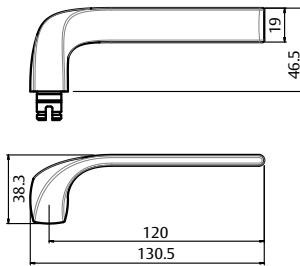

Lever 104

Length	133.8mm
Projection	57.5mm

Lever 106

Length	130mm
Projection	48mm

Lever 123

Length	130.5mm
Projection	59mm

Brass Levers and Knobs

Non compliant lever/knob types

Lever 178

Length	130mm
Projection	63.6mm

Lever 97

Length	120mm
Projection	50.5mm

Knob 20

Diameter	50mm
Projection	73mm

Not compatible with 1220 Symphony internal rose.

Brass Levers and Knobs

Handed Levers

Lever 41	
Length	130mm
Projection	61.5mm

* Lever is an asymmetrical design and therefore must be handed.

Lever 122	
Length	130.5mm
Projection	59mm

* Lever is an asymmetrical design and therefore must be handed.

Lever 153	
Length	120mm
Projection	70.6mm

* Lever is asymmetrically designed and therefore must be handed