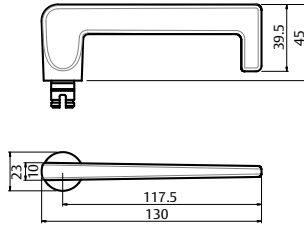

Lever 118

Length 128mm

Projection 58mm

Lever 124

Length 130.5mm

Projection 59mm

Brass Levers and Knobs

AS1428.1 Compliant Levers

Lever 131

Length	134.5mm
Projection	53mm

Lever 132

Length	130mm
Projection	57.5mm

Lever 133

Length	130mm
Projection	53.5mm

Lever 142

Length	130.5mm
Projection	55mm

Lever 178

Length	130mm
Projection	63.6mm

Lever 97

Length	120mm
Projection	50.5mm

Knob 20

Diameter	50mm
Projection	73mm

Not compatible with 1220 Symphony internal rose.

Brass Levers and Knobs

Lever 153	
Length	120mm
Projection	70.6mm

* Lever is asymmetrically designed and therefore must be handed