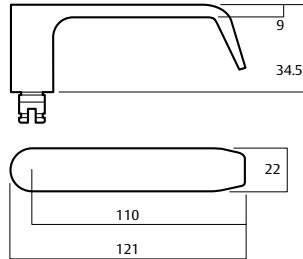

Brass Levers and Knobs

AS1428.1 Compliant Levers

Lever 144

Length	128.8mm
Projection	57.5mm

Lever 145

Length	130mm
Projection	58.5mm

Lever 155

Length	129.3mm
Projection	57.5mm

Lever 166

Length	130mm
Projection	48mm

Brass Levers and Knobs

AS1428.1 Compliant Levers

Lever 47

Length	120mm
Projection	49.6mm

Lever 59

Length	121mm
Projection	57.5mm

Lever 178

Length	130mm
Projection	63.6mm

Lever 97

Length	120mm
Projection	50.5mm

Knob 20

Diameter	50mm
Projection	73mm

Not compatible with 1220 Symphony internal rose.

Brass Levers and Knobs

Lever 153	
Length	120mm
Projection	70.6mm

* Lever is asymmetrically designed and therefore must be handed