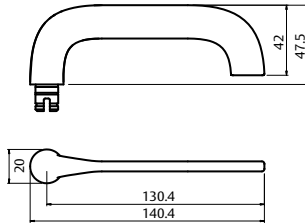

Brass Levers and Knobs

AS1428.1 Compliant Levers

Lever 115

Length 140.4mm

Projection 60mm

Lever 116

Length 140.5mm

Projection 47.6mm

Lever 118

Length 128mm

Projection 58mm

Lever 124

Length 130.5mm

Projection 59mm

Brass Levers and Knobs

AS1428.1 Compliant Levers

Lever 178

Length	130mm
Projection	63.6mm

Lever 97

Length	120mm
Projection	50.5mm

Knob 20

Diameter	50mm
Projection	73mm

Not compatible with 1220 Symphony internal rose.

Brass Levers and Knobs

Lever 153	
Length	120mm
Projection	70.6mm

* Lever is asymmetrically designed and therefore must be handed