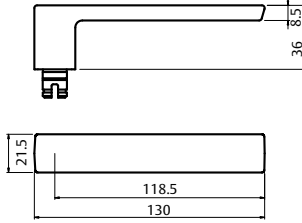

Lever 77

Length	121mm
Projection	51mm

Lever 90

Length	118.5mm
Projection	52mm

Brass Levers and Knobs

Non compliant lever/knob types

Lever 101

Length	130mm
Projection	48.5mm

Lever 104

Length	133.8mm
Projection	57.5mm

Lever 106

Length	130mm
Projection	48mm

Lever 123

Length	130.5mm
Projection	59mm

Brass Levers and Knobs

Non compliant lever/knob types

Lever 178

Length	130mm
Projection	63.6mm

Lever 97

Length	120mm
Projection	50.5mm

Knob 20

Diameter	50mm
Projection	73mm

Not compatible with 1220 Symphony internal rose.

Brass Levers and Knobs

Lever 153	
Length	120mm
Projection	70.6mm

* Lever is asymmetrically designed and therefore must be handed