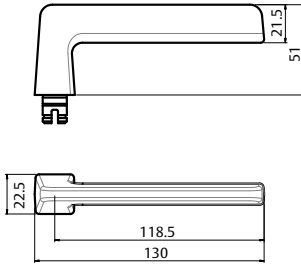

Lever 77

Length	121mm
Projection	51mm

Lever 90

Length	118.5mm
Projection	52mm

Brass Levers and Knobs

Non compliant lever/knob types

Lever 101

Length	130mm
Projection	48.5mm

Lever 104

Length	133.8mm
Projection	57.5mm

Lever 106

Length	130mm
Projection	48mm

Lever 123

Length	130.5mm
Projection	59mm

Brass Levers and Knobs

Non compliant lever/knob types

Lever 178

Length	130mm
Projection	63.6mm

Lever 97

Length	120mm
Projection	50.5mm

Knob 20

Diameter	50mm
Projection	73mm

Not compatible with 1220 Symphony internal rose.

Brass Levers and Knobs

Handed Levers

Lever 41	
Length	130mm
Projection	61.5mm

* Lever is an asymmetrical design and therefore must be handed.

Lever 122	
Length	130.5mm
Projection	59mm

* Lever is an asymmetrical design and therefore must be handed.