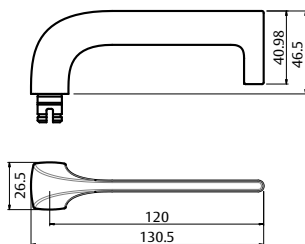

Lever 118

Length 128mm

Projection 58mm

Lever 124

Length 130.5mm

Projection 59mm

Brass Levers and Knobs

AS1428.1 Compliant Levers

Lever 131

Length	134.5mm
Projection	53mm

Lever 132

Length	130mm
Projection	57.5mm

Lever 133

Length	130mm
Projection	53.5mm

Lever 142

Length	130.5mm
Projection	55mm

Lever 178

Length	130mm
Projection	63.6mm

Lever 97

Length	120mm
Projection	50.5mm

Knob 20

Diameter	50mm
Projection	73mm

Not compatible with 1220 Symphony internal rose.

Brass Levers and Knobs

Lever 153	
Length	120mm
Projection	70.6mm

* Lever is asymmetrically designed and therefore must be handed