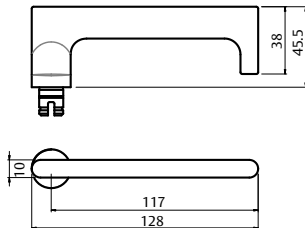

Brass Levers and Knobs

AS1428.1 Compliant Levers

Lever 115

Length 140.4mm

Projection 60mm

Lever 116

Length 140.5mm

Projection 47.6mm

Lever 118

Length 128mm

Projection 58mm

Lever 124

Length 130.5mm

Projection 59mm

Brass Levers and Knobs

AS1428.1 Compliant Levers

Lever 178

Length	130mm
Projection	63.6mm

Lever 97

Length	120mm
Projection	50.5mm

Knob 20

Diameter	50mm
Projection	73mm

Not compatible with 1220 Symphony internal rose.

Brass Levers and Knobs

Lever 153	
Length	120mm
Projection	70.6mm

* Lever is asymmetrically designed and therefore must be handed