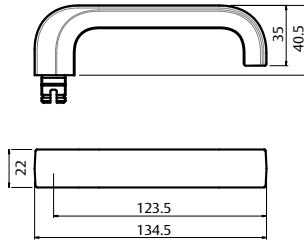

Lever 118

Length 128mm

Projection 58mm

Lever 124

Length 130.5mm

Projection 59mm

Brass Levers and Knobs

AS1428.1 Compliant Levers

Lever 131

Length	134.5mm
Projection	53mm

Lever 132

Length	130mm
Projection	57.5mm

Lever 133

Length	130mm
Projection	53.5mm

Lever 142

Length	130.5mm
Projection	55mm

Lever 178

Length	130mm
Projection	63.6mm

Lever 97

Length	120mm
Projection	50.5mm

Knob 20

Diameter	50mm
Projection	73mm

Not compatible with 1220 Symphony internal rose.

Brass Levers and Knobs

Lever 153	
Length	120mm
Projection	70.6mm

* Lever is asymmetrically designed and therefore must be handed