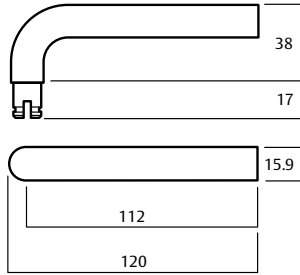

Lever 104

Length	133.8mm
Projection	57.5mm

Lever 106

Length	130mm
Projection	48mm

Lever 123

Length	130.5mm
Projection	59mm

Brass Levers and Knobs

Non compliant lever/knob types

Lever 178

Length	130mm
Projection	63.6mm

Lever 97

Length	120mm
Projection	50.5mm

Knob 20

Diameter	50mm
Projection	73mm

Not compatible with 1220 Symphony internal rose.

Brass Levers and Knobs

Handed Levers

Lever 41	
Length	130mm
Projection	61.5mm

* Lever is an asymmetrical design and therefore must be handed.

Lever 122	
Length	130.5mm
Projection	59mm

* Lever is an asymmetrical design and therefore must be handed.

Lever 153	
Length	120mm
Projection	70.6mm

* Lever is asymmetrically designed and therefore must be handed