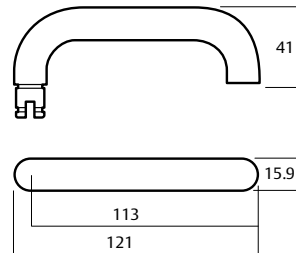

Lever 70

Length	121mm
Projection	53mm