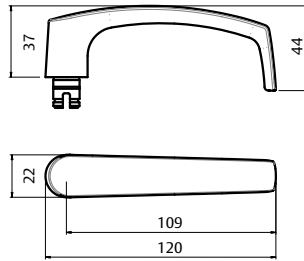

Brass Levers and Knobs

AS1428.1 Compliant Levers

Lever 144

Length	128.8mm
Projection	57.5mm

Lever 145

Length	130mm
Projection	58.5mm

Lever 155

Length	129.3mm
Projection	57.5mm

Lever 166

Length	130mm
Projection	48mm

Brass Levers and Knobs

AS1428.1 Compliant Levers

Lever 47

Length	120mm
Projection	49.6mm

Lever 59

Length	121mm
Projection	57.5mm

Lever 70

Length	121mm
Projection	53mm

Lever 74

Length	120mm
Projection	53mm

Brass Levers and Knobs

AS1428.1 Compliant Levers

Lever 76

Length	125mm
Projection	48.5mm

Lever 178

Length	130mm
Projection	63.6mm

Lever 97

Length	120mm
Projection	50.5mm

Knob 20

Diameter	50mm
Projection	73mm

Not compatible with 1220 Symphony internal rose.

Brass Levers and Knobs