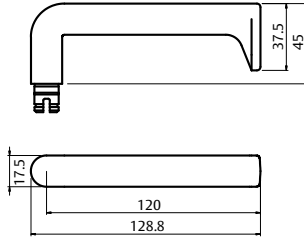

Lever 131

Length	134.5mm
Projection	53mm

Lever 132

Length	130mm
Projection	57.5mm

Lever 133

Length	130mm
Projection	53.5mm

Lever 142

Length	130.5mm
Projection	55mm

Brass Levers and Knobs

AS1428.1 Compliant Levers

Lever 144

Length	128.8mm
Projection	57.5mm

Lever 145

Length	130mm
Projection	58.5mm

Lever 155

Length	129.3mm
Projection	57.5mm

Lever 178

Length	130mm
Projection	63.6mm

Lever 97

Length	120mm
Projection	50.5mm

Knob 20

Diameter	50mm
Projection	73mm

Not compatible with 1220 Symphony internal rose.

Brass Levers and Knobs

Lever 153	
Length	120mm
Projection	70.6mm

* Lever is asymmetrically designed and therefore must be handed