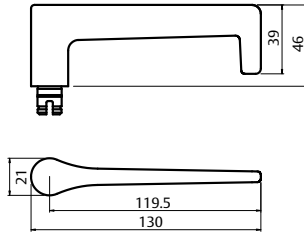

Brass Levers and Knobs

AS1428.1 Compliant Levers

Lever 144

Length	128.8mm
Projection	57.5mm

Lever 145

Length	130mm
Projection	58.5mm

Lever 155

Length	129.3mm
Projection	57.5mm

Lever 166

Length	130mm
Projection	48mm

Brass Levers and Knobs

AS1428.1 Compliant Levers

Lever 47

Length	120mm
Projection	49.6mm

Lever 59

Length	121mm
Projection	57.5mm

Lever 178

Length	130mm
Projection	63.6mm

Lever 97

Length	120mm
Projection	50.5mm

Knob 20

Diameter	50mm
Projection	73mm

Not compatible with 1220 Symphony internal rose.

Brass Levers and Knobs

Lever 153	
Length	120mm
Projection	70.6mm

* Lever is asymmetrically designed and therefore must be handed