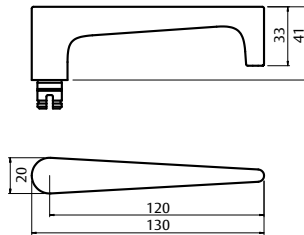

Lever 131

Length	134.5mm
Projection	53mm

Lever 132

Length	130mm
Projection	57.5mm

Lever 133

Length	130mm
Projection	53.5mm

Lever 142

Length	130.5mm
Projection	55mm

Brass Levers and Knobs

AS1428.1 Compliant Levers

Lever 144

Length	128.8mm
Projection	57.5mm

Lever 145

Length	130mm
Projection	58.5mm

Lever 155

Length	129.3mm
Projection	57.5mm

Lever 178

Length	130mm
Projection	63.6mm

Lever 97

Length	120mm
Projection	50.5mm

Knob 20

Diameter	50mm
Projection	73mm

Not compatible with 1220 Symphony internal rose.

Brass Levers and Knobs

Lever 153	
Length	120mm
Projection	70.6mm

* Lever is asymmetrically designed and therefore must be handed