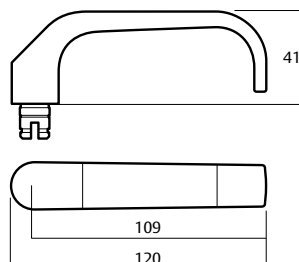

Lever 74

Length	120mm
Projection	53mm