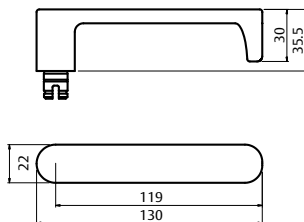

Brass Levers and Knobs

AS1428.1 Compliant Levers

Lever 144

Length	128.8mm
Projection	57.5mm

Lever 145

Length	130mm
Projection	58.5mm

Lever 155

Length	129.3mm
Projection	57.5mm

Lever 166

Length	130mm
Projection	48mm

Brass Levers and Knobs

AS1428.1 Compliant Levers

Lever 47

Length	120mm
Projection	49.6mm

Lever 59

Length	121mm
Projection	57.5mm

Lever 178

Length	130mm
Projection	63.6mm

Lever 97

Length	120mm
Projection	50.5mm

Knob 20

Diameter	50mm
Projection	73mm

Not compatible with 1220 Symphony internal rose.

Brass Levers and Knobs

Lever 153	
Length	120mm
Projection	70.6mm

* Lever is asymmetrically designed and therefore must be handed