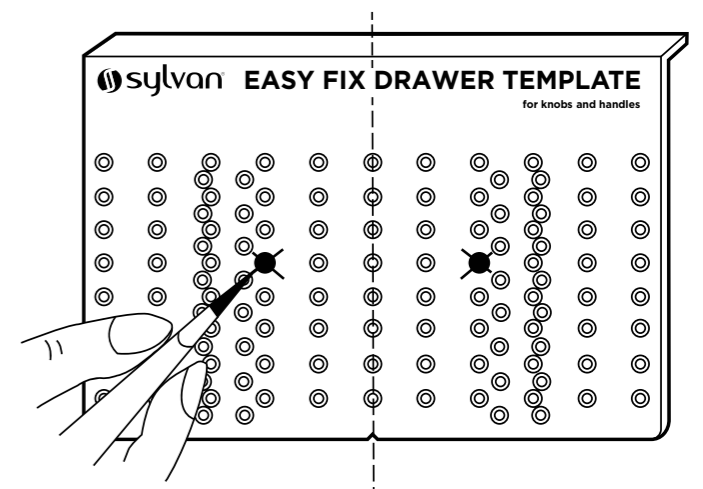

C/C (mm)	Length (mm)	Width (mm)	High (mm)	Finish	Material
76	90	9	20	C, SN	Z
114	134	12	26	C, SN	Z

**Drilling Template**  
DT1

The Sylvan drilling template makes installing cabinet handles and knobs very easy.