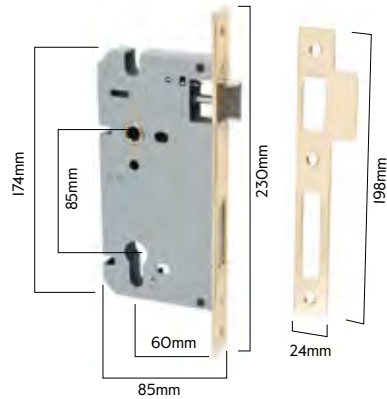

External Locks

85mm Euro

(High Security)

- Reversible tongue
- Stainless steel tongue & bolt
- Latch retraction

- Tested over 130,000 cycles
- 85mm Centre to Centre
- 60 & 45mm backsets

6027 PB B60mm