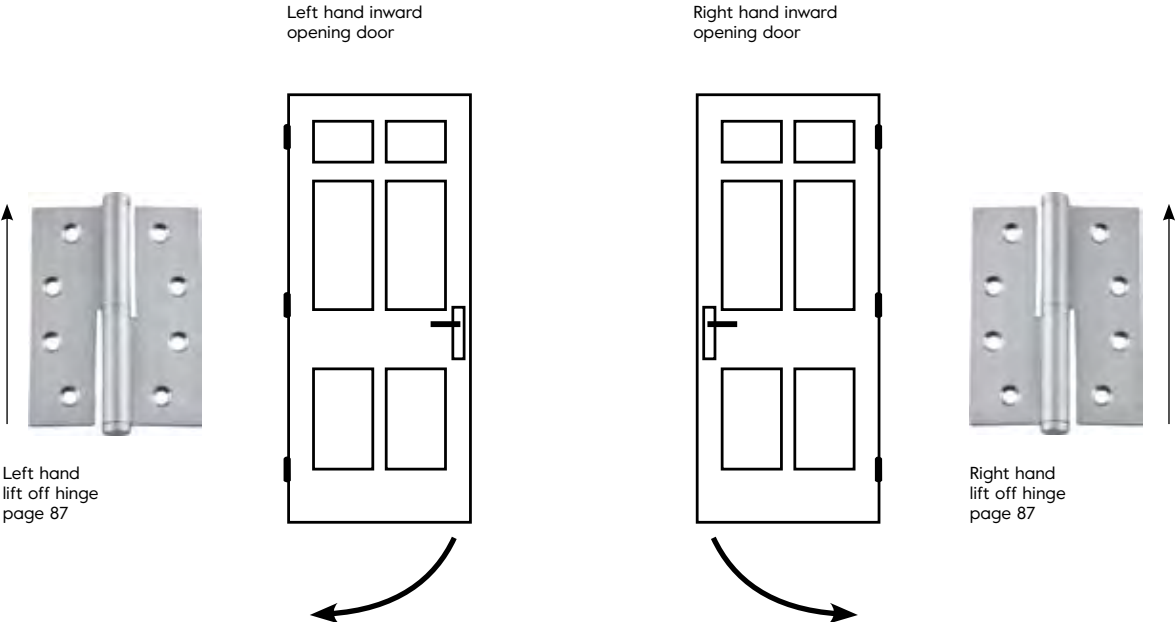

Left & right hand lift-off hinges

Lift off hinges allow a door to be removed from the outside when locked during an emergency.