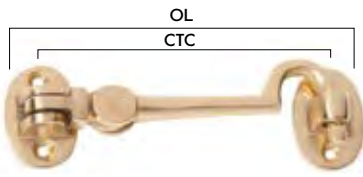

I871 MB

I363 CP

I364 SC

Cabin Hooks

(Available in 2 sizes)

1518 PB
OLI75mm CTC150mm

1516 PB
OLI20mm CTC100mm

2356 AB
OLI75mm CTC150mm