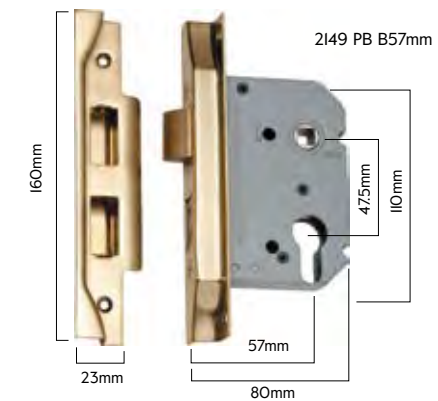

Rebated Euro

(High Security)

- Solid brass face & striker plates
- Reinforced steel pins
- Latch retraction
- Reversible tongue
- 57 & 44mm backsets

- Tested over 130,000 cycles
- Fitting instructions supplied
- Download template from website
- 13mm rebate