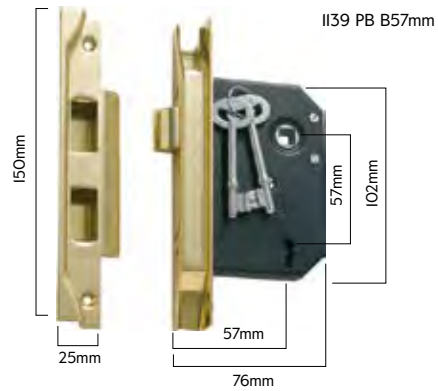

2265 MB B57mm   **2264 MB** B44mm   **2215 CP** B57mm   **2214 CP** B44mm   **1159 SC** B57mm   **1158 SC** B44mm