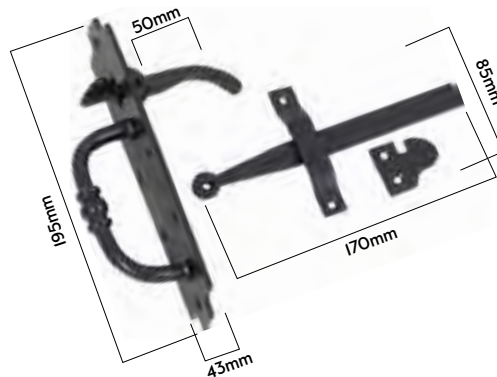

Iron Gate Accessories

Slide Bolts

Fleur-De-Lis Hinge

L400xH100mm (Decorative only)

Gate Hinges

Gate Latch and Rings

Ring Only

(D70 BPD60mm)

Door Stud (W19xH19mm)

Suffolk Latches

1916 MB