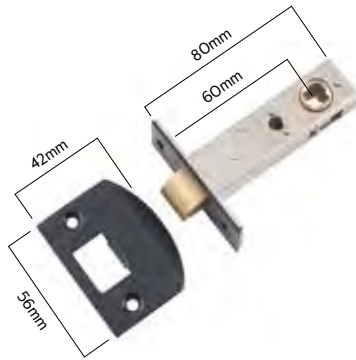

(Brass face plate and striker, 3 different backset sizes)

9570 PB
B45mm
Measurements also apply to privacy bolts & standard tube latches.

9586 MB
B60mm
Measurements also apply to privacy bolts & standard tube latches.