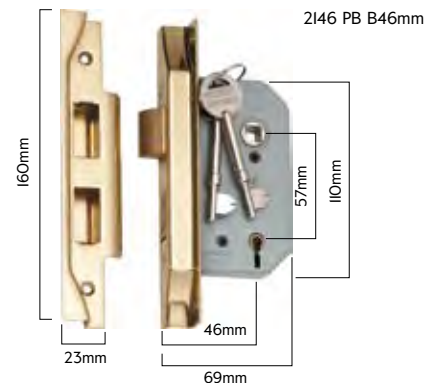

External Locks

5 Lever

(High Security)

- Solid brass face & striker plates
- Reinforced steel pins
- Anti pick curtain
- Reversible tongue
- 57 & 46mm backsets

- Keyed alike or random keyed
- Tested over 130,000 cycles
- Fitting instructions supplied
- Download template from website

Rebated 5 Lever

(High Security)

- Solid brass face & striker plates
- Reinforced steel pins
- Anti pick curtain
- Reversible tongue
- Keyed alike or random keyed

- Tested over 130,000 cycles
- Fitting instructions supplied
- Download template from website
- 13mm rebate
- 57 & 46mm backsets

Spare keys (2140) are available for 5 lever locks. Please quote key number when ordering.