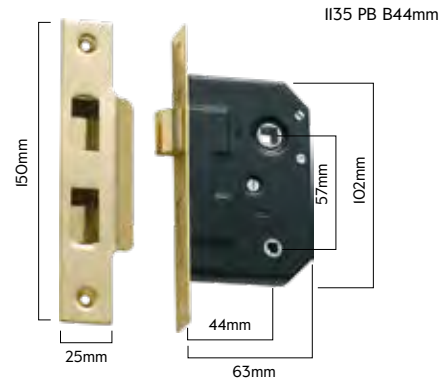

External Locks

Sliding Door – 304 Stainless Steel