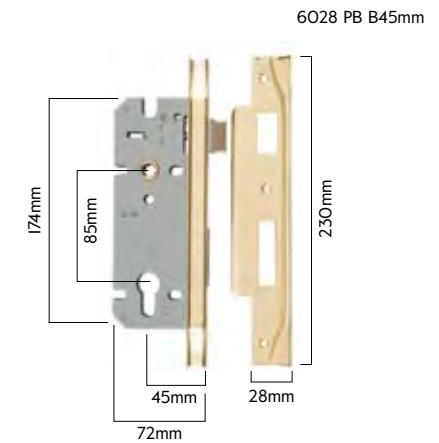

External Locks

85mm Rebated Euro

(High Security)

- Reversible tongue
- Latch retraction
- Tested over 130,000 cycles
- Face plates to suit LH/RH
- Stainless steel tongue & bolt supplied

- 85mm Centre to Centre
- 13mm rebate
- 60 & 45mm backsets
- Suits left & right hand applications

6029 PB B60mm

Rebated Euro Roller

(High Security)

- Adjustable roller
- Tested over 130,000 cycles
- 13mm rebate

- 60 & 45mm backsets
- Face plates to suit LH/RH

6033RH PB B60mm