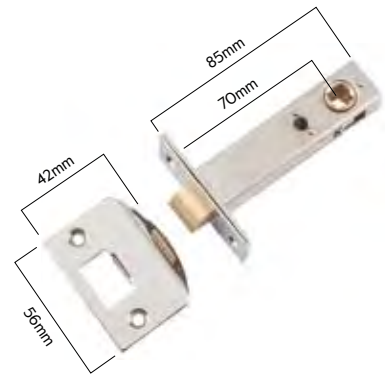

(Brass face plate and striker, 3 different backset sizes)

9570 PB
B45mm
Measurements also apply to privacy bolts & standard tube latches.

9586 MB
B60mm
Measurements also apply to privacy bolts & standard tube latches.