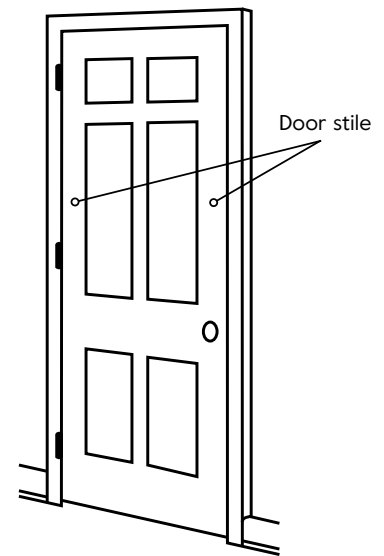

Choosing The Right Door Furniture

Follow this guide to find the most suitable lock for your door.

Remember – if your door doesn't need to lock, you simply need a tube latch (page 68) to make it function. If you are trying to replace an existing lock, simply remove it from your door, measure it and compare it with the sizes and types on our website to determine what you need.

External Doors

Key type:

- If you're after a traditional 'old style' key, choose the skeleton key¹. This key is used with a 5 lever lock⁴.
- If you'd prefer a modern looking key, choose the euro key². These keys can be easily replicated, changed or keyed by a locksmith, and require a euro cylinder³.

Door type:

- Regular single doors with a stile 110mm or greater require a 5 lever/euro mortice lock with standard 57mm backset.
- Regular single doors with a stile 90mm or less require a 5 lever/euro mortice lock with standard 46mm backset.
- If the measurements of the stile are between the above measurements you can use either lock, however, your lock will not be centered on the door stile.
- If your double or French doors are rebated, you will require a rebated lock. The above measurements also apply to rebated locks⁴.