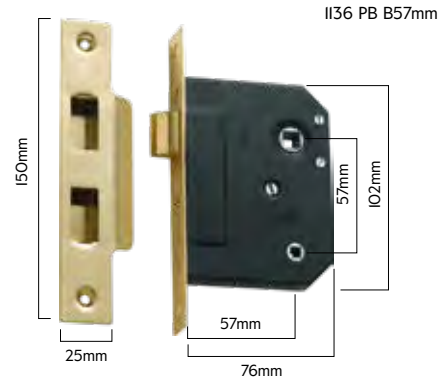

Spare keys (1129) are available for 3 lever locks. Please quote key number when ordering.

Internal Locks

Privacy

- Solid brass face & striker plates
- Reversible tongue
- 57 & 44mm backsets

1136 PB B57mm **1135 PB B44mm** **2203 AB B57mm** **2202 AB B44mm** **1146 AC B57mm** **1145 AC B44mm**