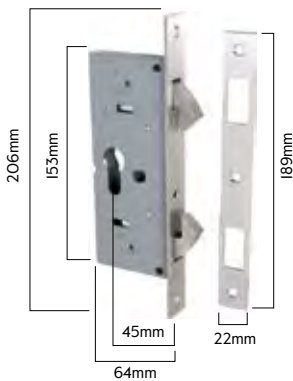

8512 SS B45mm

Sliding Door Flush Pulls – 304 Stainless Steel

- Tie bolt fix
- Sold as a pair
- Minimum door thickness required 37mm (8514)
- Use in conjunction with our 8512 SS sliding door lock and 8519 Euro cylinder (45mm) (8514)