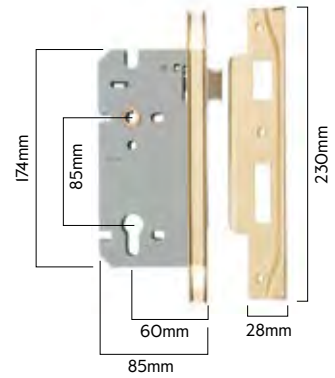

- 85mm Centre to Centre
- 13mm rebate
- 60 & 45mm backsets
- Suits left & right hand applications

6029 PB B60mm

6029 PB
B60mm
6028 PB
B45mm

6109 SB
B60mm
6108 SB
B45mm

6037 AB
B60mm
6036 AB
B45mm

6045 AC
B60mm
6044 AC
B45mm