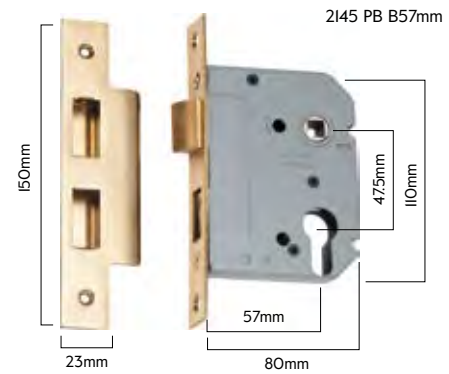

External Locks

Euro

(High Security)

- Solid brass face & striker plates
- Reinforced steel pins
- Latch retraction
- Reversible tongue

- 57 & 46mm backsets
- Tested over 130,000 cycles
- Fitting instructions supplied
- Download template from website