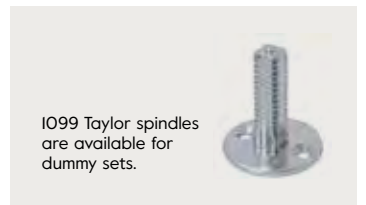

O888 SC

Milled Edge Knob Backplates (Sold as a pair)

IO29 PB BP52mm

BP 52mm
IO29 PB
O844 AB
O864 AC
O932 MB
O865 CP
O866 SC

BP 46mm
IO27 PB
O843 AB
O86I AC
O93I MB
O862 CP
O863 SC

IO99 Taylor spindles are available for dummy sets.