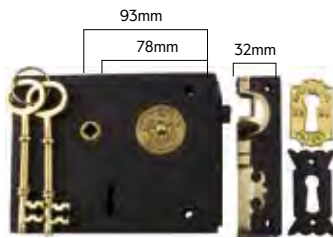

Carpenter's locks – Cast Iron

2017 LH AF
W150xH120mm