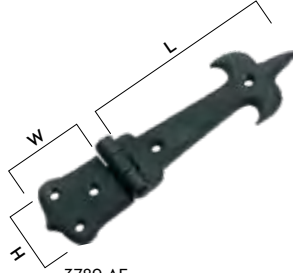

3789 AF
L94xW50xH38mm