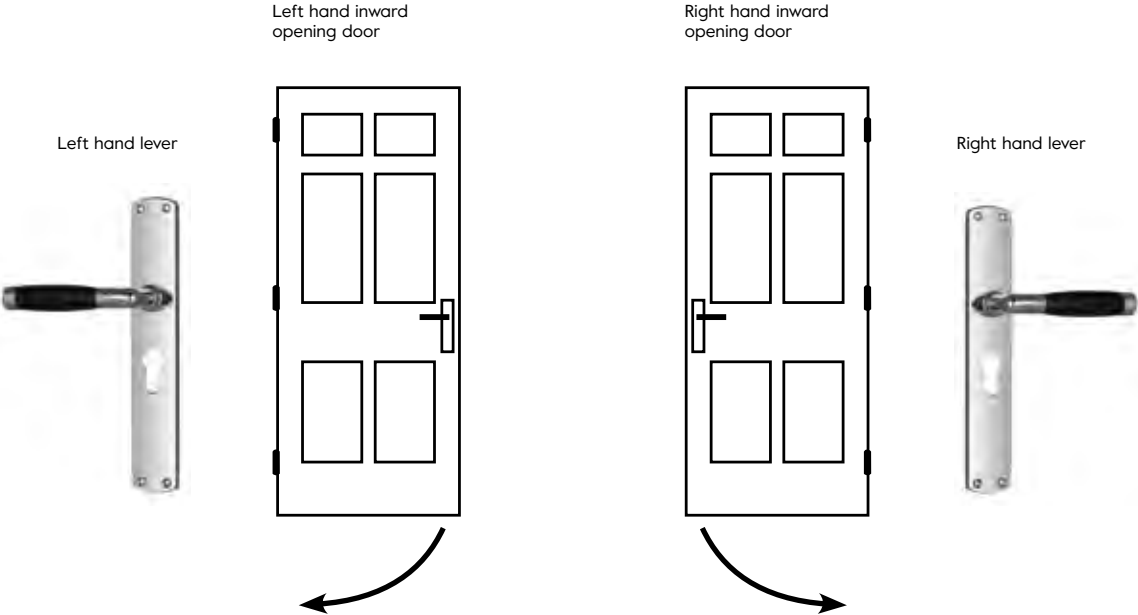

Technical Information

Left & Right Hand Door Levers

Determined by which hand you use to open an inward opening door. Simply add 'LH' for left hand, or 'RH' for right hand, to the end of any door furniture code when ordering half sets.