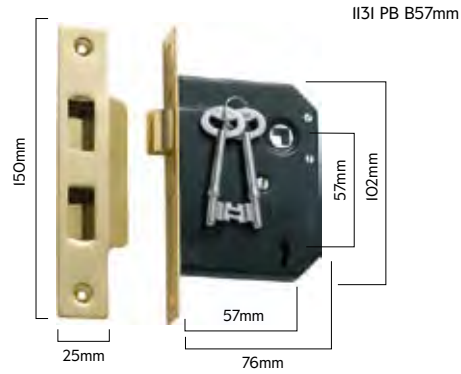

Internal Locks

3 Lever

(Low Security)

- Solid brass face & striker plates
- Reversible tongue
- Keyed alike or random keyed
- 57 & 44mm backsets

1131 PB B57mm **1130 PB** B44mm **2201 AB** B57mm **2200 AB** B44mm **1141 AC** B57mm **1140 AC** B44mm