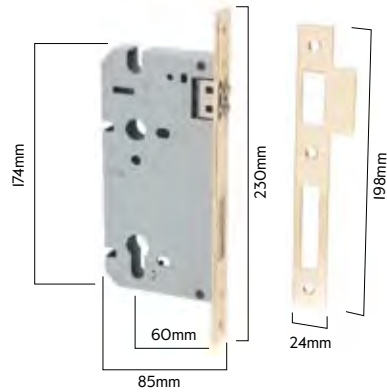

6031 PB B60mm