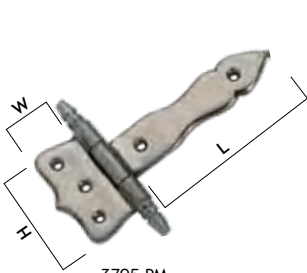

3795 PM
L90xW39xH58mm