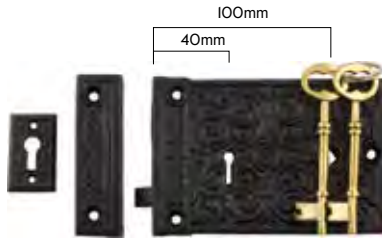

2010 MB Iron
W130xH90mm

Box Keepers