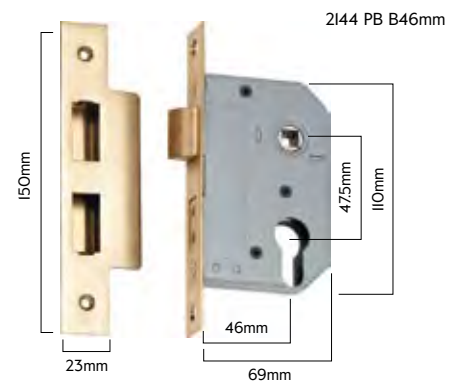

External Locks

Euro

(High Security)

- Solid brass face & striker plates
- Reinforced steel pins
- Latch retraction
- Reversible tongue

- 57 & 46mm backsets
- Tested over 130,000 cycles
- Fitting instructions supplied
- Download template from website

Rebated Euro

(High Security)

- Solid brass face & striker plates
- Reinforced steel pins
- Latch retraction
- Reversible tongue
- 57 & 44mm backsets

- Tested over 130,000 cycles
- Fitting instructions supplied
- Download template from website
- 13mm rebate