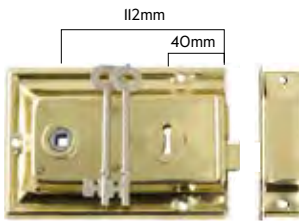

Rim Locks & Accessories

Rim Locks Door furniture to suit on page 35

(Low Security)

2002 PB
W155xH105mm