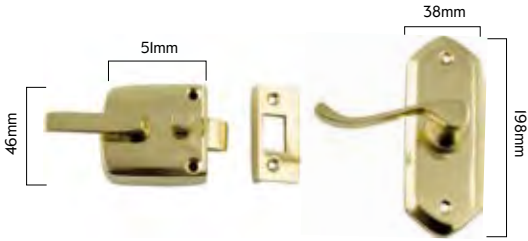

Screen Door Latches

Left Hand

1194 LH PB
P29mm

P40mm