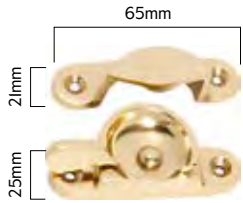

Sash Window Fasteners

Classic

I600 PB