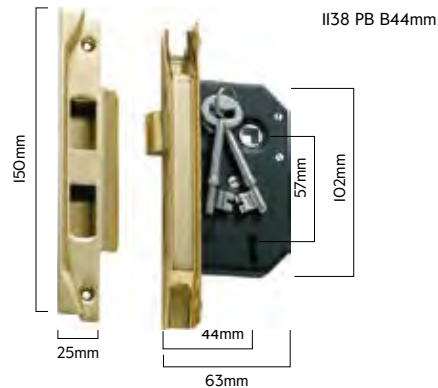

Spare keys (1129) are available for 3 lever locks. Please quote key number when ordering.