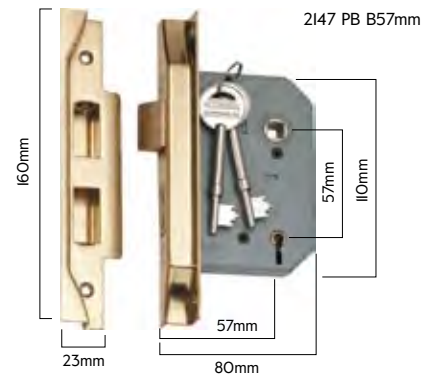

Rebated 5 Lever

(High Security)

- Solid brass face & striker plates
- Reinforced steel pins
- Anti pick curtain
- Reversible tongue
- Keyed alike or random keyed

- Tested over 130,000 cycles
- Fitting instructions supplied
- Download template from website
- 13mm rebate
- 57 & 46mm backsets