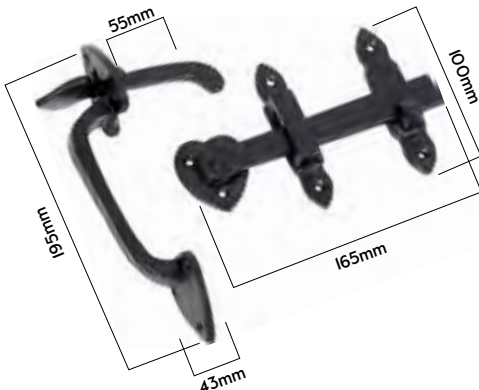

Suffolk Latches

1860 MB