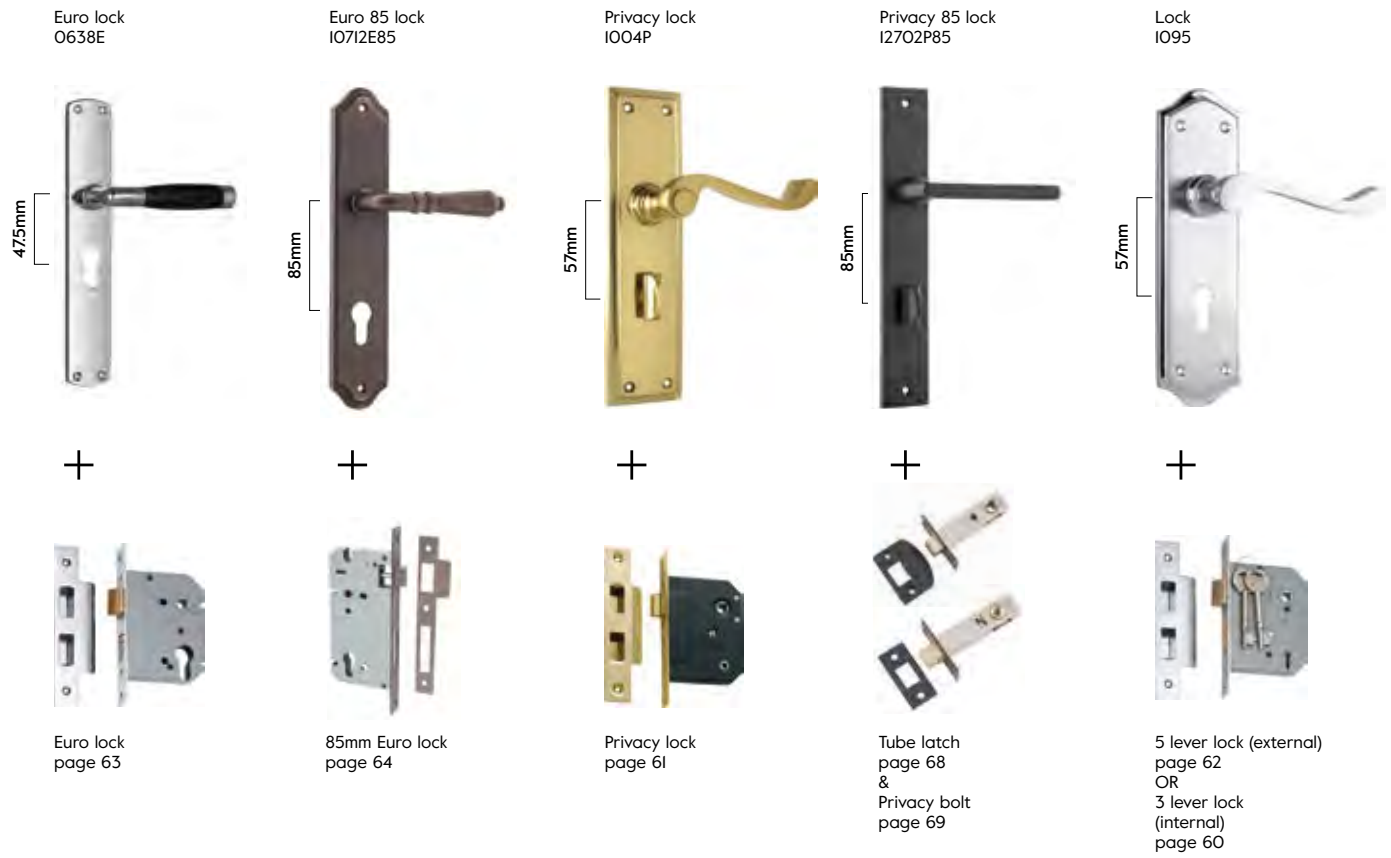

Technical Information

Lock Compatibility

Below is a diagram to help you find the matching type of lock for your door handle.