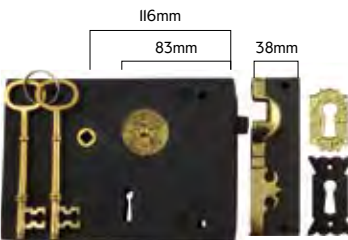

Box Keepers

1198 MB/PB
W30xH110mm

1199 MB/PB
W30xH110mm

Carpenter's locks – Cast Iron

2017 LH AF
W150xH120mm

2018 RH AF
W150xH120mm

2005 LH AF
W182xH128mm

2006 RH AF
W182xH128mm