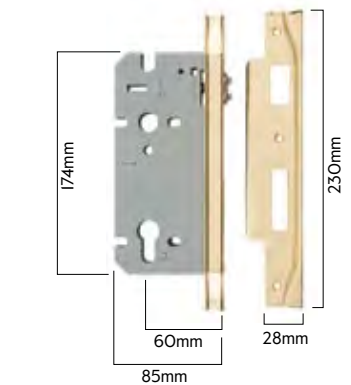

Rebated Euro Roller

(High Security)

- Adjustable roller
- Tested over 130,000 cycles
- 13mm rebate

- 60 & 45mm backsets
- Face plates to suit LH/RH

6033RH PB B60mm