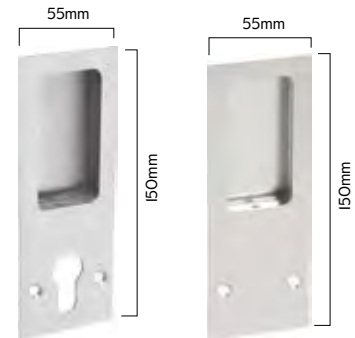

8514 Euro SS W55xH150mm DE10mm

8515 SS W55xH150mm DE10mm