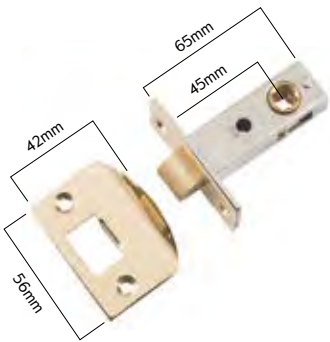

(Brass face plate and striker, 3 different backset sizes)

9570 PB
B45mm
Measurements also apply to privacy bolts & standard tube latches.

9586 MB
B60mm
Measurements also apply to privacy bolts & standard tube latches.