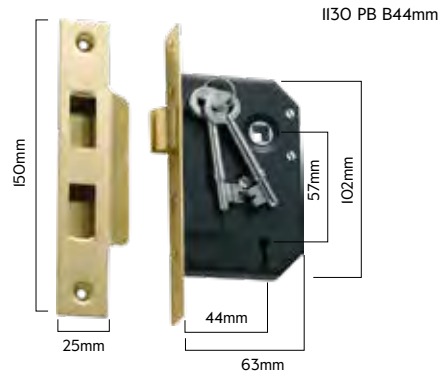

Internal Locks

3 Lever

(Low Security)

- Solid brass face & striker plates
- Reversible tongue
- Keyed alike or random keyed
- 57 & 44mm backsets

Rebated 3 Lever

(Low Security)

- Solid brass face & striker plates
- Reversible tongue
- Keyed alike or random keyed
- 13mm rebate
- 57 & 44mm backsets

Spare keys (1129) are available for 3 lever locks. Please quote key number when ordering.