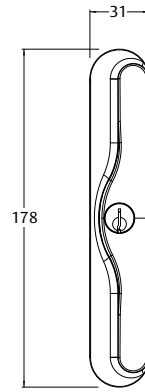

Features

- Red deadlock indicator on internal handle activates when key deadlocked (deadlocking version only)
- Opposing anti-lift beaks for added security
- Anti-slam pin protects locking beaks from accidental damage
- Retrofittable - easily replaces most sliding door locks and aesthetically matches original Albany handle
- Non-handed lock chassis with intuitive downward snib motion to unlock
- Can be keyed alike to other ASSA ABLOY CYL4™ 5-Pin locks for one key convenience
- Achieves Australian Standards AS4145:1993 (Part 2) Security Level S1 and Durability Level D3
- New Zealand made

Options

- Double cylinder deadlocking with Daylatch and deadlocking indicator
- Single cylinder locking with snib
- Trade pack range has additional locking options, in a full range of powdercoat and plated finishes

Albany Endeavour

Sliding Door Lock

INTERLOCK™
ASSA ABLOY

Interior D-Handle

Exterior Pull

Exterior Cover Plate

Note: For an Interior Pull/Exterior Pull option refer to the Aria Endeavour Sliding Door Lock

ASSA ABLOY New Zealand Ltd.
PO Box 100407, North Shore
North Shore City 0745