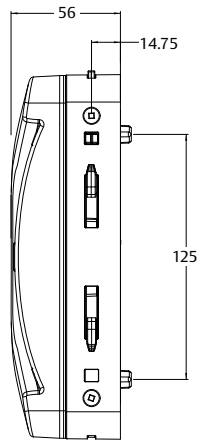

Albany Endeavour

Sliding Door Lock

INTERLOCK™
ASSA ABLOY

Interior D-Handle

Exterior Pull

Exterior Cover Plate

Note: For an Interior Pull/Exterior Pull option refer to the Aria Endeavour Sliding Door Lock

ASSA ABLOY New Zealand Ltd.
PO Box 100407, North Shore
North Shore City 0745