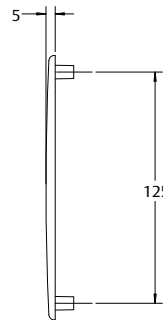

Albany Endeavour

Sliding Door Lock

INTERLOCK™
ASSA ABLOY

Interior D-Handle

Exterior Pull

Exterior Cover Plate

Note: For an Interior Pull/Exterior Pull option refer to the Aria Endeavour Sliding Door Lock

ASSA ABLOY New Zealand Ltd.
PO Box 100407, North Shore
North Shore City 0745