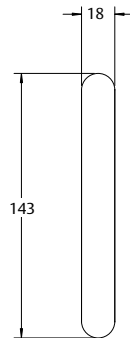

Albany Endeavour

Sliding Door Lock

INTERLOCK™
ASSA ABLOY

Interior D-Handle

Exterior Pull

Exterior Cover Plate

Note: For an Interior Pull/Exterior Pull option refer to the Aria Endeavour Sliding Door Lock

ASSA ABLOY New Zealand Ltd.
PO Box 100407, North Shore
North Shore City 0745