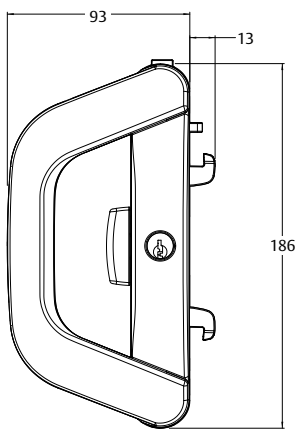

Features

- Red deadlock indicator on internal handle activates when key deadlocked (deadlocking version only)
- Opposing anti-lift beaks for added security
- Anti-slam pin protects locking beaks from accidental damage
- Retrofittable - easily replaces most sliding door locks and aesthetically matches original Albany handle
- Non-handed lock chassis with intuitive downward snib motion to unlock
- Can be keyed alike to other ASSA ABLOY CYL4™ 5-Pin locks for one key convenience
- Achieves Australian Standards AS4145:1993 (Part 2) Security Level S1 and Durability Level D3
- New Zealand made

Albany Endeavour

Sliding Door Lock

INTERLOCK™
ASSA ABLOY

Interior D-Handle

Exterior Pull

Exterior Cover Plate

Note: For an Interior Pull/Exterior Pull option refer to the Aria Endeavour Sliding Door Lock

ASSA ABLOY New Zealand Ltd.
PO Box 100407, North Shore
North Shore City 0745