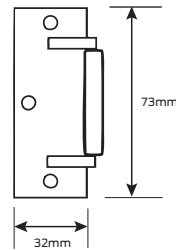

Suitable strikes for VD22EO

1609

299

1606

Suitable strikes for VD22EO-F

1609

299F

Suitable strikes for VD2227EO

248L-4

299

304L

Suitable strikes for VD2227EO-F

299F

304L