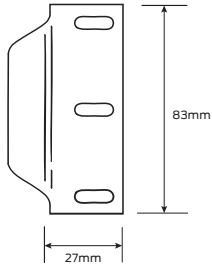

Suitable strikes for VD22EO

1609