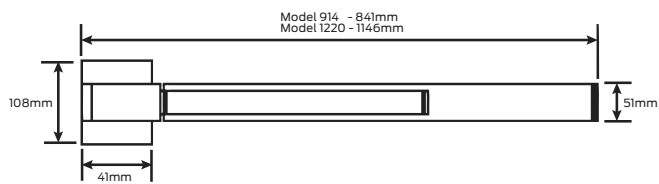

VD2227EO-F Exit Only Fire Rated Surface Mounted Vertical Rod Device

Device centre line from finished floor: 1011mm

Features

- Fire rated
- Suitable for all types of single doors
- Can be used in conjunction with another 2227EO-F for double non-rebated door applications
- For rebated double door applications the 2227EO-F should be used in conjunction with a 22EO-F rim device and 1609 strike
- Fits door stiles as narrow as 92mm
- When 2227EO-F is used in conjunction with 22EO-F and 1609 strike on double rebated doors, the minimum stile width is 111mm
- Field sizeable to accommodate a range of door openings
- Optional extension rods available for doors over 2134mm high
- Multi-point locking device, with 16mm throw deadlocking anti-friction top and bottom latch
- Supplied with 299F and 304L strikes as standard
- Optional outside trim and alarm kits are available

Specifications

Door thickness	Combination of fasteners are furnished for surface mounting or through bolting Surface mounted - 19mm minimum Through bolt - 44mm to 57mm
Stile width	92mm minimum
Door width	914mm length - 657mm minimum* 1220mm length - 825mm minimum* * based on standard strike and 13mm stop
Door height	2134mm standard. Extension rods available for door heights up to 3050mm
Handing	Reversible
Latch	16mm throw, deadlocking
Finish	Aluminium
Warranty	10 year mechanical