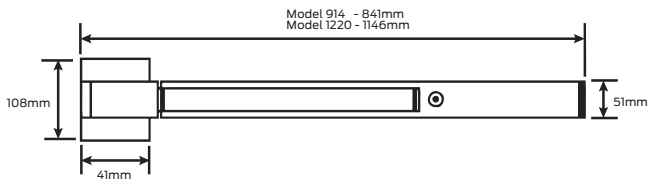

VD2227EO Exit Only Surface Mounted Vertical Rod Device

Features

Device centre line from finished floor: 1011mm

- Suitable for all types of single doors
- Can be used in conjunction with another 2227EO for double non-rebated door applications
- For rebated double door applications the 2227EO should be used in conjunction with a 22EO rim device and 1609 strike
- Fits door stiles as narrow as 92mm
- When 2227EO is used in conjunction with 22EO and 1609 strike on double rebated doors, the minimum stile width is 111mm
- Field sizeable to accommodate a range of door openings
- Optional extension rods available for door over 2134mm high
- Multi-point locking device, with 16mm throw deadlocking anti-friction top and bottom latch
- The hex key dogging allows the latch to be held in a retracted position
- Supplied with 248L-4, 299 and 304L strikes as standard
- Optional outside trim and alarm kits are available

Specifications

Door thickness	Combination of fasteners are furnished for surface mounting or through bolting Surface mounted - 19mm minimum Through bolt - 44mm to 57mm
Stile width	92mm minimum
Door width	914mm length - 657mm minimum* 1220mm length - 825mm minimum* * based on standard strike and 13mm stop
Door height	2134mm standard. Extension rods available for door heights up to 3050mm
Handing	Reversible
Latch	16mm throw, deadlocking
Dogging	Hex key dogging
Finish	Aluminium
Warranty	10 year mechanical