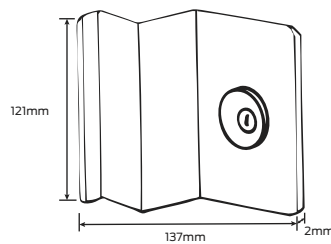

Nightlatch VD210NL

Key retracts the latch. Nightlatch cylinder ordered separately. Trim projection is 42mm
Finish: Aluminium