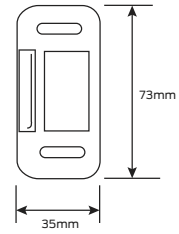

Suitable strikes for VD22EO

1609

299

1606

Suitable strikes for VD22EO-F

1609

299F

Suitable strikes for VD2227EO

248L-4

299

304L

Suitable strikes for VD2227EO-F

299F

304L