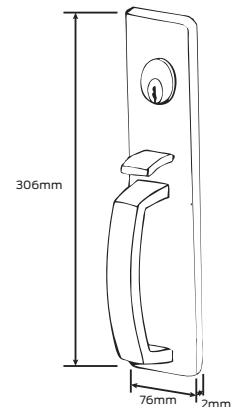

Thumbpiece VD230TP

Key locks and unlocks thumbpiece. 32mm mortice cylinder ordered separately. Trim projection is 51mm
Finish: Aluminium