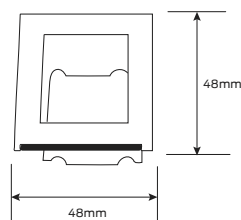

Suitable strikes for VD22EO

1609

299

1606

Suitable strikes for VD22EO-F

1609

299F

Suitable strikes for VD2227EO

248L-4

299

304L

Suitable strikes for VD2227EO-F

299F

304L