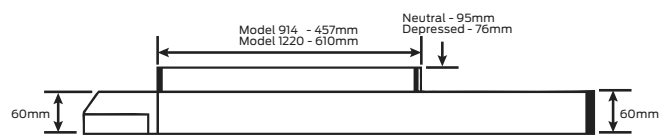

VD2227EO-F Exit Only Fire Rated Surface Mounted Vertical Rod Device

Device centre line from finished floor: 1011mm

Features

- Fire rated
- Suitable for all types of single doors
- Can be used in conjunction with another 2227EO-F for double non-rebated door applications
- For rebated double door applications the 2227EO-F should be used in conjunction with a 22EO-F rim device and 1609 strike
- Fits door stiles as narrow as 92mm
- When 2227EO-F is used in conjunction with 22EO-F and 1609 strike on double rebated doors, the minimum stile width is 111mm
- Field sizeable to accommodate a range of door openings
- Optional extension rods available for doors over 2134mm high
- Multi-point locking device, with 16mm throw deadlocking anti-friction top and bottom latch
- Supplied with 299F and 304L strikes as standard
- Optional outside trim and alarm kits are available

Specifications

Door thickness	Combination of fasteners are furnished for surface mounting or through bolting Surface mounted - 19mm minimum Through bolt - 44mm to 57mm
Stile width	92mm minimum
Door width	914mm length - 657mm minimum* 1220mm length - 825mm minimum* * based on standard strike and 13mm stop
Door height	2134mm standard. Extension rods available for door heights up to 3050mm
Handing	Reversible
Latch	16mm throw, deadlocking
Finish	Aluminium
Warranty	10 year mechanical