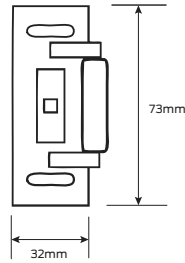

Suitable strikes for VD22EO

1609

299

1606

Suitable strikes for VD22EO-F

1609

299F

Suitable strikes for VD2227EO

248L-4

299

304L

Suitable strikes for VD2227EO-F

299F

304L