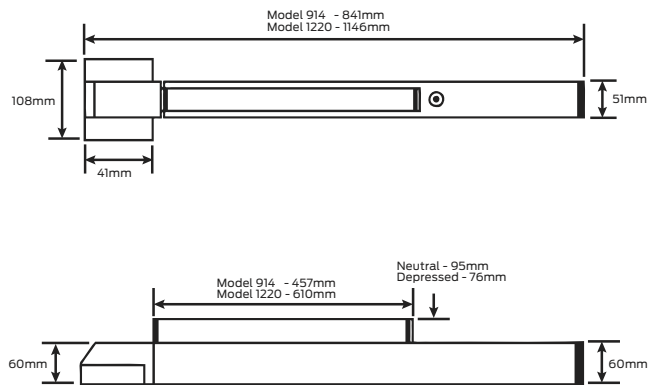

VD22EO Exit Only Rim Device

Device centre line from finished floor: 1011mm

Features

- Suitable for all types of single doors
- Can be used in conjunction with a 2227EO surface mounted vertical rod device and 1609 strike for double rebated door applications
- When 22EO is used in conjunction with 2227EO and 1609 strike on double rebated doors, the minimum stile width is 111mm
- Field sizeable to accommodate a range of door openings
- Single point locking device, with a 19mm throw deadlocking latch
- The hex key dogging allows the latch to be held in a retracted position
- A dull black 299 strike is furnished with the device
- Supplied with all fixing hardware and hex dogging key
- Optional outside trim and alarm kits are available

Specifications

Door thickness	Combination of fasteners are furnished for surface mounting or through bolting Surface mounted - 19mm minimum Through bolt - 44mm to 57mm
Stile width	121mm minimum with standard 299 strike 100mm minimum with optional 1606 strike
Door width	914mm length - 673mm minimum* 1220mm length - 825mm minimum* * based on standard strike and 13mm stop
Handing	Reversible
Latch	19mm throw, deadlocking
Dogging	Hex key dogging
Finish	Aluminium
Warranty	10 year mechanical