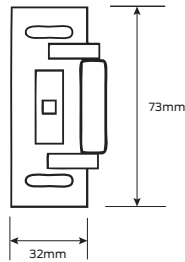

Suitable strikes for VD22EO

1609

299

1606

Suitable strikes for VD22EO-F

1609

299F

Suitable strikes for VD2227EO

248L-4

299

304L

Suitable strikes for VD2227EO-F

299F

304L