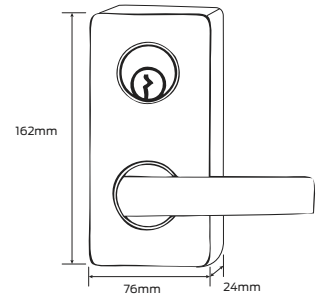

Specifications

| | |
|-----------------------|---|
| Door thickness | Combination of fasteners are furnished for surface mounting or through bolting Surface mounted - 19mm minimum Through bolt - 44mm to 57mm |
| Stile width | 92mm minimum |
| Door width | 914mm length - 657mm minimum* 1220mm length - 825mm minimum* * based on standard strike and 13mm stop |
| Door height | 2134mm standard. Extension rods available for door heights up to 3050mm |
| Handing | Reversible |
| Latch | 16mm throw, deadlocking |
| Dogging | Hex key dogging |
| Finish | Aluminium |
| Warranty | 10 year mechanical |

Specifications

| | |
|-----------------------|---|
| Door thickness | Combination of fasteners are furnished for surface mounting or through bolting Surface mounted - 19mm minimum Through bolt - 44mm to 57mm |
| Stile width | 92mm minimum |
| Door width | 914mm length - 657mm minimum* 1220mm length - 825mm minimum* * based on standard strike and 13mm stop |
| Door height | 2134mm standard. Extension rods available for door heights up to 3050mm |
| Handing | Reversible |
| Latch | 16mm throw, deadlocking |
| Finish | Aluminium |
| Warranty | 10 year mechanical |

Key locks and unlocks knob. Schlage C6 key in knob cylinder supplied with trim. Trim projection is 75mm
Finish: Aluminium

Lever VD230L

Key locks and unlocks lever. 32mm mortice cylinder ordered separately. Trim projection is 67mm
Finish: Aluminium