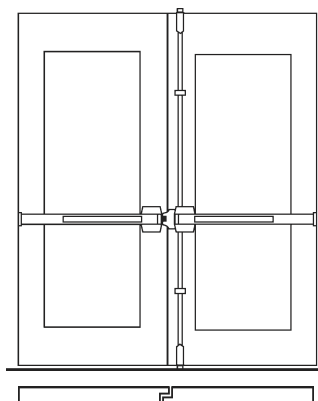

Double rebated door VDDR22

22 Rim device, 2227 Vertical rod device, 1609 Strike

Minimum stile width 111mm with optional 1609 strike