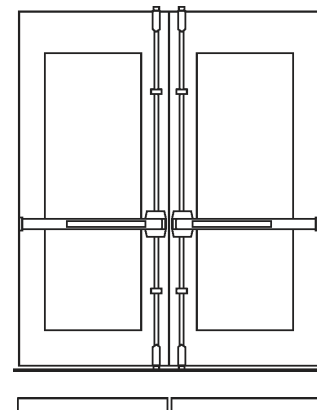

Double non-rebated door VDDD2227

2 x 2227 Vertical rod device

Minimum stile width 92mm