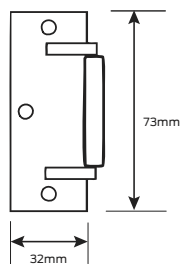

Suitable strikes for VD2227EO-F

299F