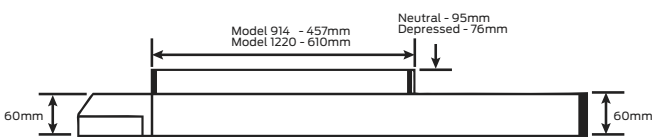

VD2227EO Exit Only Surface Mounted Vertical Rod Device

Features

Device centre line from finished floor: 1011mm

- Suitable for all types of single doors
- Can be used in conjunction with another 2227EO for double non-rebated door applications
- For rebated double door applications the 2227EO should be used in conjunction with a 22EO rim device and 1609 strike
- Fits door stiles as narrow as 92mm
- When 2227EO is used in conjunction with 22EO and 1609 strike on double rebated doors, the minimum stile width is 111mm
- Field sizeable to accommodate a range of door openings
- Optional extension rods available for door over 2134mm high
- Multi-point locking device, with 16mm throw deadlocking anti-friction top and bottom latch
- The hex key dogging allows the latch to be held in a retracted position
- Supplied with 248L-4, 299 and 304L strikes as standard
- Optional outside trim and alarm kits are available

Specifications

Door thickness	Combination of fasteners are furnished for surface mounting or through bolting Surface mounted - 19mm minimum Through bolt - 44mm to 57mm
Stile width	92mm minimum
Door width	914mm length - 657mm minimum* 1220mm length - 825mm minimum* * based on standard strike and 13mm stop
Door height	2134mm standard. Extension rods available for door heights up to 3050mm
Handing	Reversible
Latch	16mm throw, deadlocking
Dogging	Hex key dogging
Finish	Aluminium
Warranty	10 year mechanical