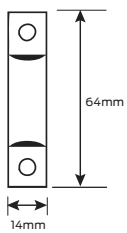

Suitable strikes for VD2227EO

248L-4