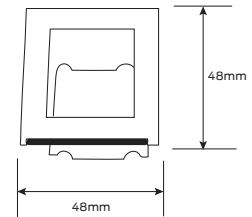

Suitable strikes for VD22EO

1609

299

1606

Suitable strikes for VD22EO-F

1609

299F

Suitable strikes for VD2227EO

248L-4

299

304L

Suitable strikes for VD2227EO-F

299F

304L