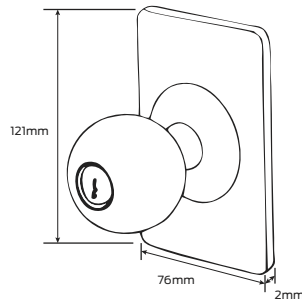

22 Series accessories

Knob VD210K

Key locks and unlocks knob. Schlage C6 key in knob cylinder supplied with trim. Trim projection is 75mm
Finish: Aluminium