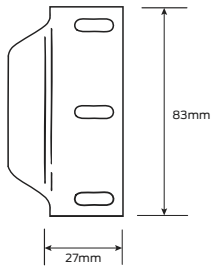

Suitable strikes for VD22EO-F

1609