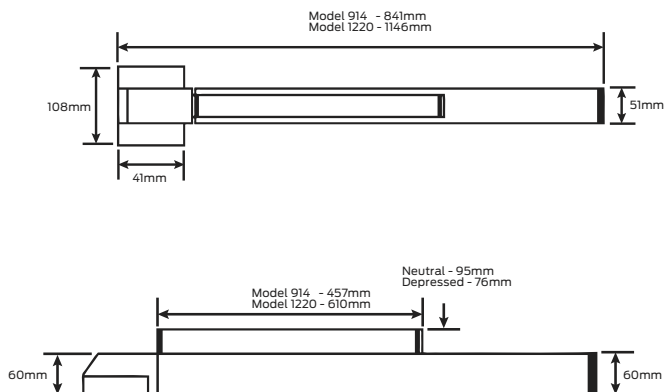

VD22EO-F Exit Only Fire Rated Rim Device

Features

Device centre line from finished floor: 1011mm

- Suitable for all types of single doors
- Can be used in conjunction with a 2227EO-F surface mounted vertical rod device and 1609 strike for double rebated door applications
- Field sizeable to accommodate a range of door openings
- Single point locking device, with a 19mm throw deadlocking latch
- A dull black 299F strike is furnished with the device
- Device supplied with all fixing hardware
- Optional outside trim and alarm kits are available

Specifications

Door thickness	Combination of fasteners are furnished for surface mounting or through bolting Surface mounted - 19mm minimum Through bolt - 44mm to 57mm
Stile width	111mm minimum with standard 299F strike and optional 1609 strike for double rebated door applications
Door width	914mm length - 673mm minimum* 1220mm length - 825mm minimum* * based on standard strike and 13mm stop
Handing	Reversible
Latch	19mm throw, deadlocking
Finish	Aluminium
Warranty	10 year mechanical